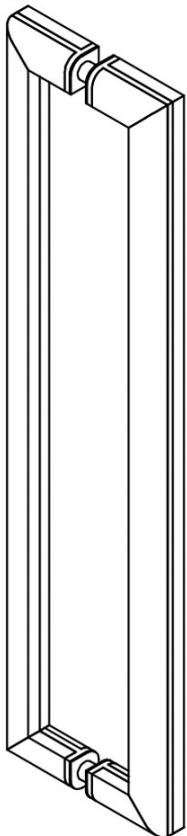

## **PB422 PA**

set of pull handles including back to back fixings

### **Product information**

Code: 2701G002INEN3

Finish: satin stainless steel

UNIT: Pair

Collection: TWO

Designer: Piet Boon

EAN code: 8718009213292

### **TWO** by Piet Boon

The TWO series is a total concept collection consisting of door, window, and furniture fittings.

# METALFORM

solid pull handle  
back-to-back  
stainless steel/oak wood

22

22

502

CD480

4  
++

4  
++