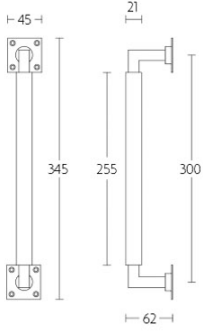

METALFORM

MG1930A