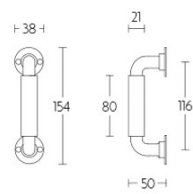

METALFORM

MG1923B