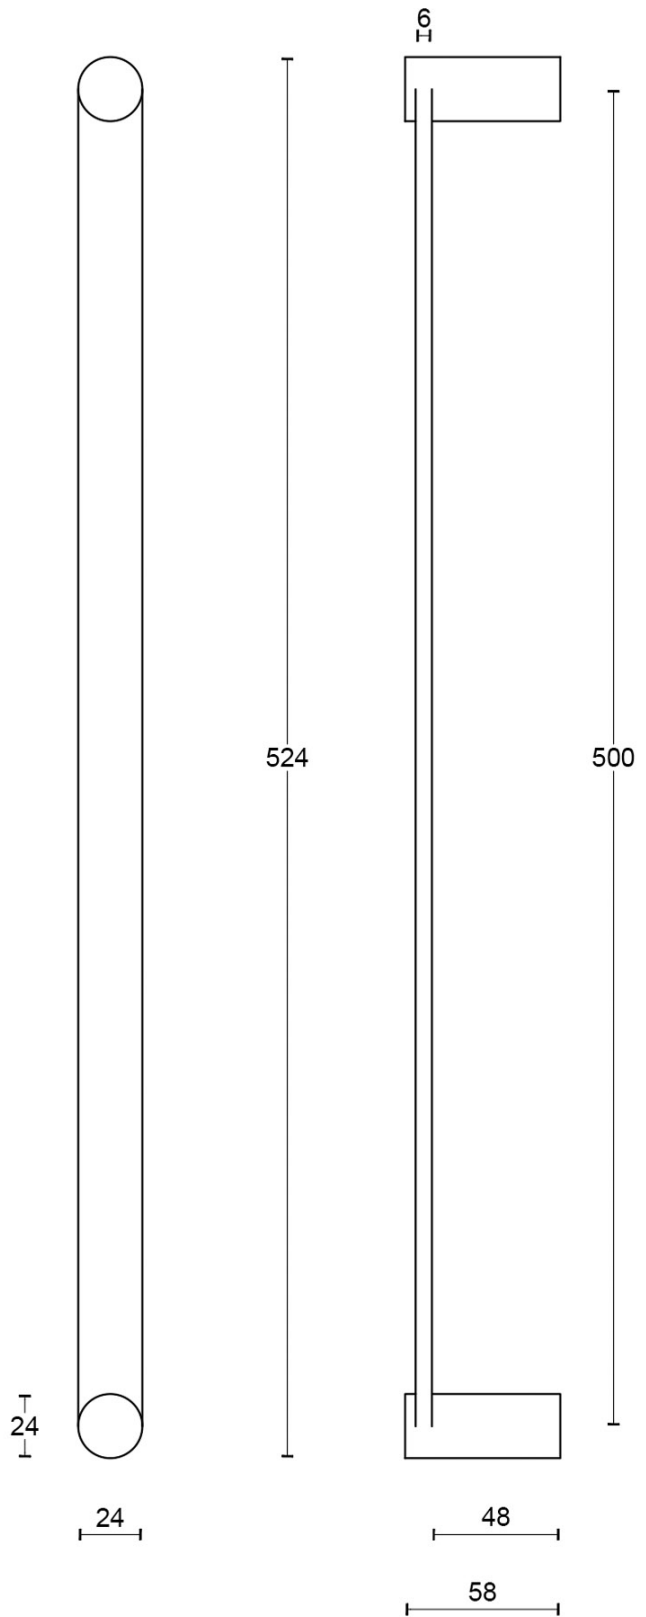

TENSE BB501 NP

solid pull handle
concealed fixing
stainless steel

METALFORM

FORMANI®		Part number:			
		Description:			
Doc no.:	3301G002 TENSE BB501 NP V01.dwg	TENSE BB501 NP	A3		
Drawn by:	Christian Brimbois			Creation date:	5-1-2016
FORMANI HOLLAND B.V. EUROPALAAN 12 6199 AB MAASTRICHT-AIRPORT NL T +31 (0)43 308 90 00 INFO@FORMANI.COM FORMANI.COM