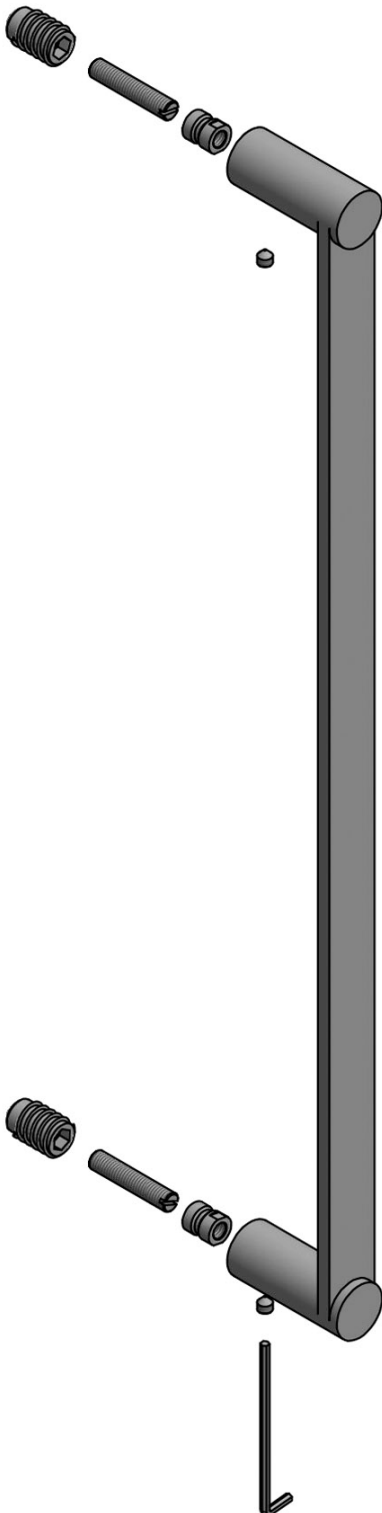

TENSE BB501 NP

solid pull handle
concealed fixing
stainless steel

METALFORM

FORMANI®		Part number:			
		Description:			
Doc no.:	3301G002 TENSE BB501 NP V01.dwg	TENSE BB501 NP	A3		
Drawn by:	Christian Brimbois			Creation date:	5-1-2016
FORMANI HOLLAND B.V. EUROPALAAN 12 6199 AB MAASTRICHT-AIRPORT NL T +31 (0)43 308 90 00 INFO@FORMANI.COM FORMANI.COM