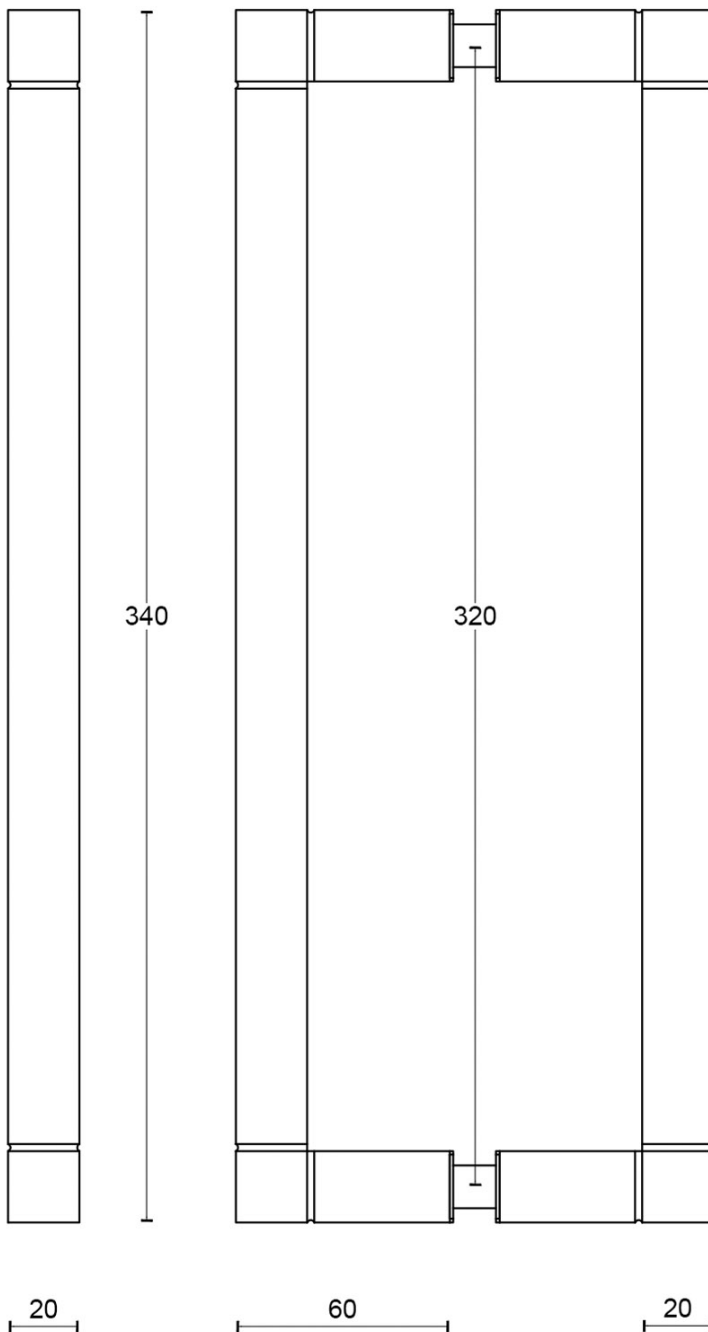

JB320 PA

METALFORM

pull handle
back to back fixing
stainless steel

FORMANI®		Part number:	
		Description:	
Doc no.: 3501G001 JB320 PA V01.dwg	JB320 PA		Format:
Drawn by: Christian Brimbois | Creation date: 15-9-2016			A3
FORMANI HOLLAND B.V. EUROPALAAN 12 6199 AB MAASTRICHT-AIRPORT NL T +31 (0)43 308 90 00 INFO@FORMANI.COM FORMANI.COM