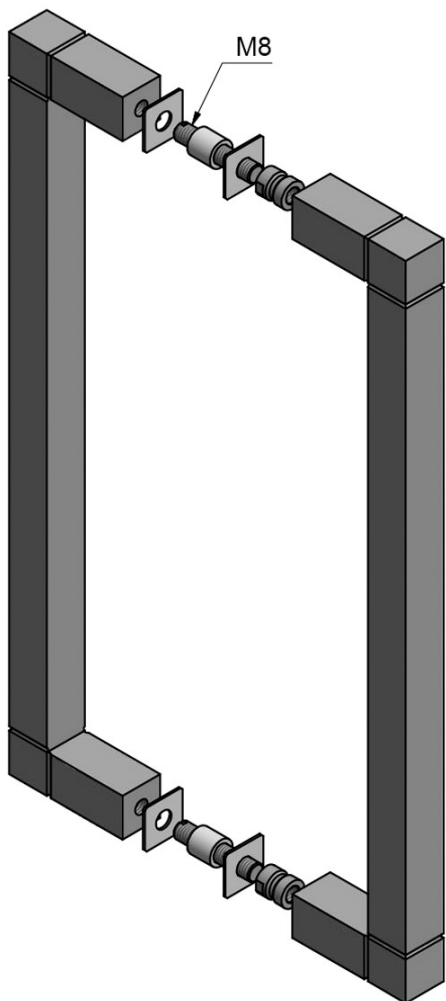

FORMANI®

METALFORM

JB320 PA

set pull handles including back to back fixings

Product information

Code: 3501G001BMXX3

Finish: white

UNIT: Pair

Collection: SQUARE

Designer: Jan des Bouvrie

EAN code: 8718009319659

SQUARE by Jan des Bouvrie

The SQUARE series is a total concept collection consisting of door, window, and furniture fittings.

Finishes

- satin stainless steel
- polished stainless steel
- satin black
- white

JB320 PA

METALFORM

pull handle
back to back fixing
stainless steel

FORMANI®		Part number:	
		Description:	
Doc no.: 3501G001 JB320 PA V01.dwg	JB320 PA		Format:
Drawn by: Christian Brimbois Creation date: 15-9-2016			A3
FORMANI HOLLAND B.V. EUROPALAAN 12 6199 AB MAASTRICHT-AIRPORT NL T +31 (0)43 308 90 00 INFO@FORMANI.COM FORMANI.COM			

SQUARE

by Jan des Bouvrie

The **SQUARE** series' minimalistic design is a eulogy to the perfection of square and rectangular shapes. While the series is simplistic, its finer details are what make it truly unique. All the products have a bold and well-defined look, but their chamfered edges make them wonderfully tactile. The late Jan des Bouvrie, founding father of Dutch design, contributed to the series and imparted the final touches by adding smooth lines to the **SQUARE** design, accentuating the major elements. Each product of the series is made of solid materials and is manually tested for 100% straightness using a variety of tools and templates. Square has to be square, after all. This well-established series is the most comprehensive total concept range - including door, window and furniture fittings - featuring the largest number of products. One can recognize a Jan des Bouvrie by the smooth lines that emphasize the major elements of the lever handle and complete the design.