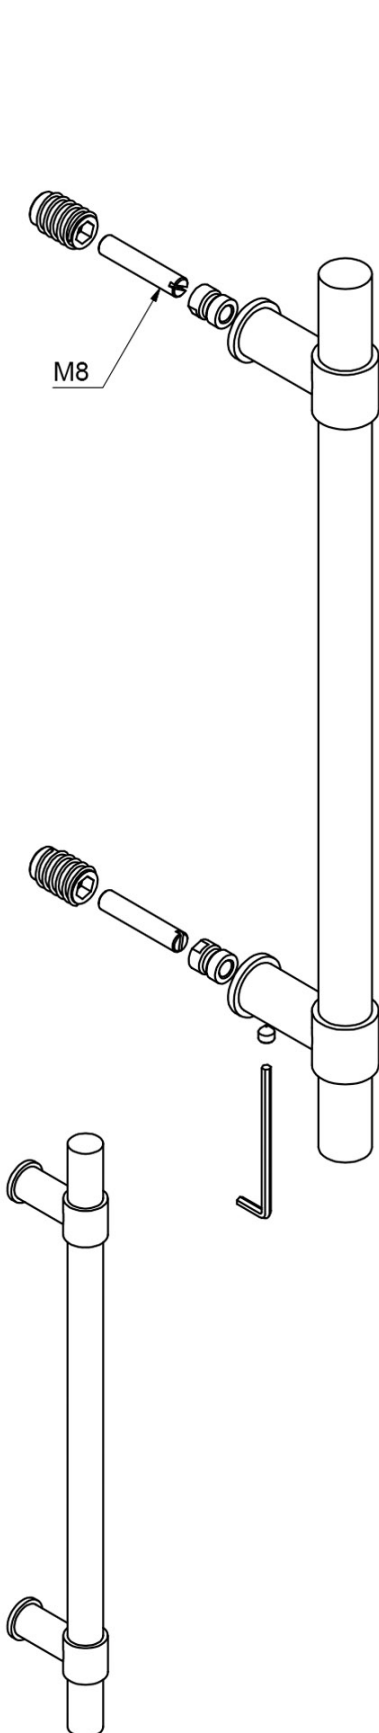

PB400 NP

pull handle including concealed fixings

Product information

Code: 2701G001IZXX1

Finish: PVD satin black

UNIT: Piece

Collection: ONE

Designer: Piet Boon

EAN code: 8718009394168

ONE by Piet Boon

The ONE series consists of door, window, and furniture fittings and is complemented by bathroom accessories such as soap dispensers and toilet brush holders, which serve to enrich spaces and create a harmonious whole.

Finishes

- satin stainless steel
- satin black
- bronze
- white
- PVD satin black
- PVD satin gold

PB400 NP

pull handle
concealed fixing
stainless steel

METALFORM

<h1>FORMANI®</h1>		Part number:	
		Description:	
Doc no.:	2701G001 PB400 NP V01.dwg	<h2>PB400 NP</h2>	
Drawn by:	Christian Brimbois	Creation date:	25-3-2013
Formani Holland B.V. · Amerikalaan 55 · 6199 AE Maastricht Airport · tel: +31 (0)43 308 90 00 · www.formani.nl · info@formani.nl		Format: <h1>A3</h1>	