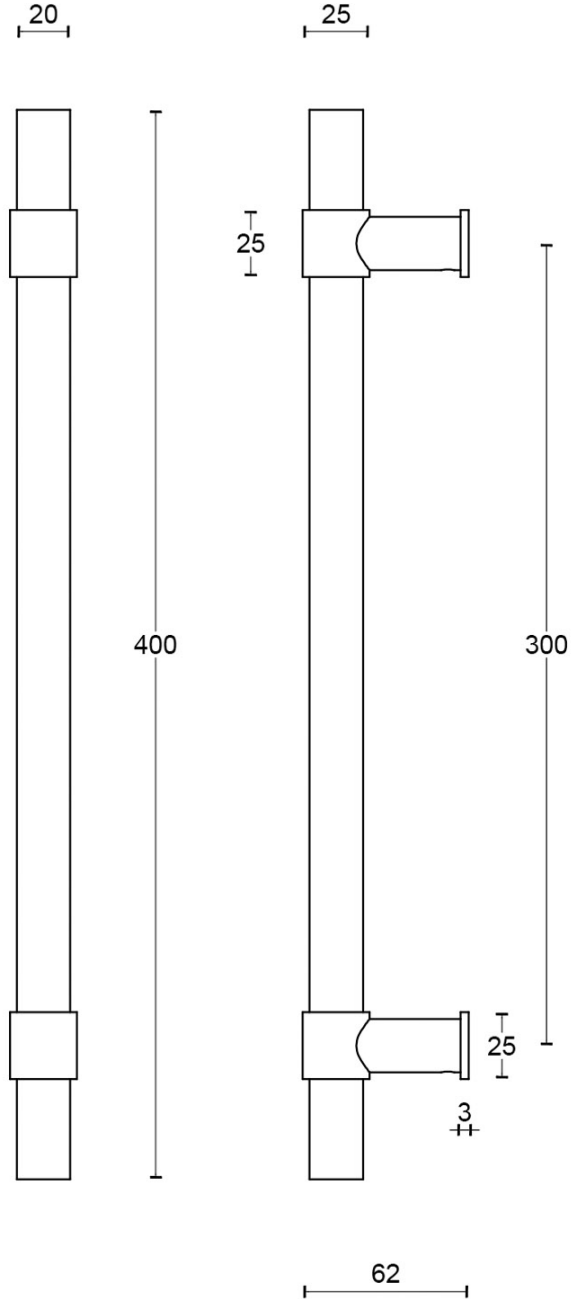

PB400 NP

pull handle including concealed fixings

Product information

Code: 2701G001IZXX1

Finish: PVD satin black

UNIT: Piece

Collection: ONE

Designer: Piet Boon

EAN code: 8718009394168

ONE by Piet Boon

The ONE series consists of door, window, and furniture fittings and is complemented by bathroom accessories such as soap dispensers and toilet brush holders, which serve to enrich spaces and create a harmonious whole.

Finishes

- satin stainless steel
- satin black
- bronze
- white
- PVD satin black
- PVD satin gold

PB400 NP

pull handle
concealed fixing
stainless steel

METALFORM

<h1>FORMANI®</h1>		Part number:	
		Description:	
Doc no.:	2701G001 PB400 NP V01.dwg	<h2>PB400 NP</h2>	
Drawn by:	Christian Brimbois	Creation date:	25-3-2013
Formani Holland B.V. · Amerikalaan 55 · 6199 AE Maastricht Airport · tel: +31 (0)43 308 90 00 · www.formani.nl · info@formani.nl		Format: <h1>A3</h1>	