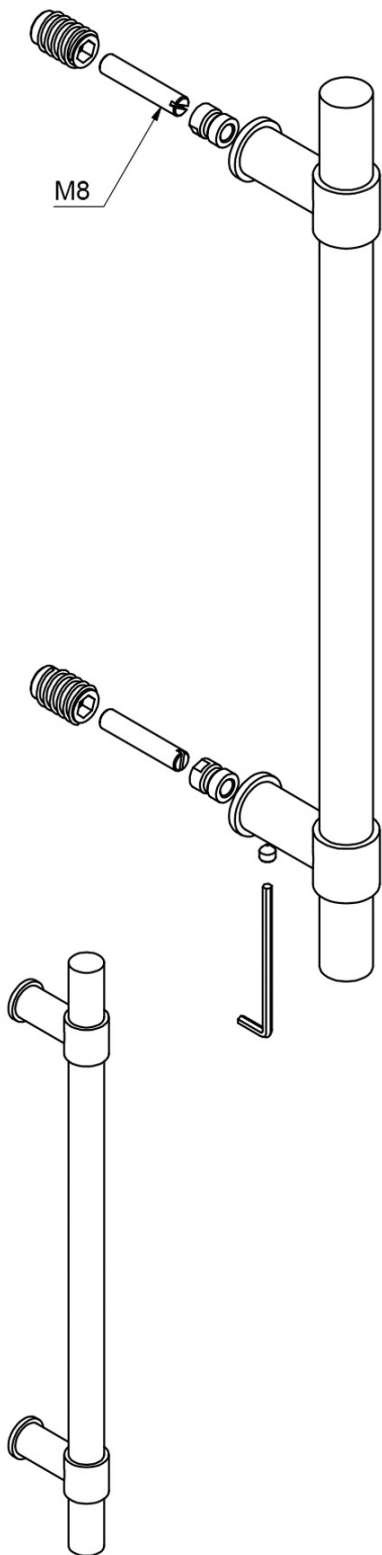

PB400 NP

pull handle including concealed fixings

Product information

Code: 2701G001IMXX1

Finish: PVD satin gold

UNIT: Piece

Collection: ONE

Designer: Piet Boon

EAN code: 8718009400296

ONE by Piet Boon

The ONE series consists of door, window, and furniture fittings and is complemented by bathroom accessories such as soap dispensers and toilet brush holders, which serve to enrich spaces and create a harmonious whole.

Finishes

- satin stainless steel
- satin black
- bronze
- white
- PVD satin black
- PVD satin gold

PB400 NP

pull handle
concealed fixing
stainless steel

METALFORM

<h1>FORMANI®</h1>		Part number:	
		Description:	
Doc no.:	2701G001 PB400 NP V01.dwg	<h2>PB400 NP</h2>	Format:
Drawn by:	Christian Brimbois		Creation date:
<small>Formani Holland B.V. · Amerikalaan 55 · 6199 AE Maastricht Airport · tel: +31 (0)43 308 90 00 · www.formani.nl · info@formani.nl</small>			