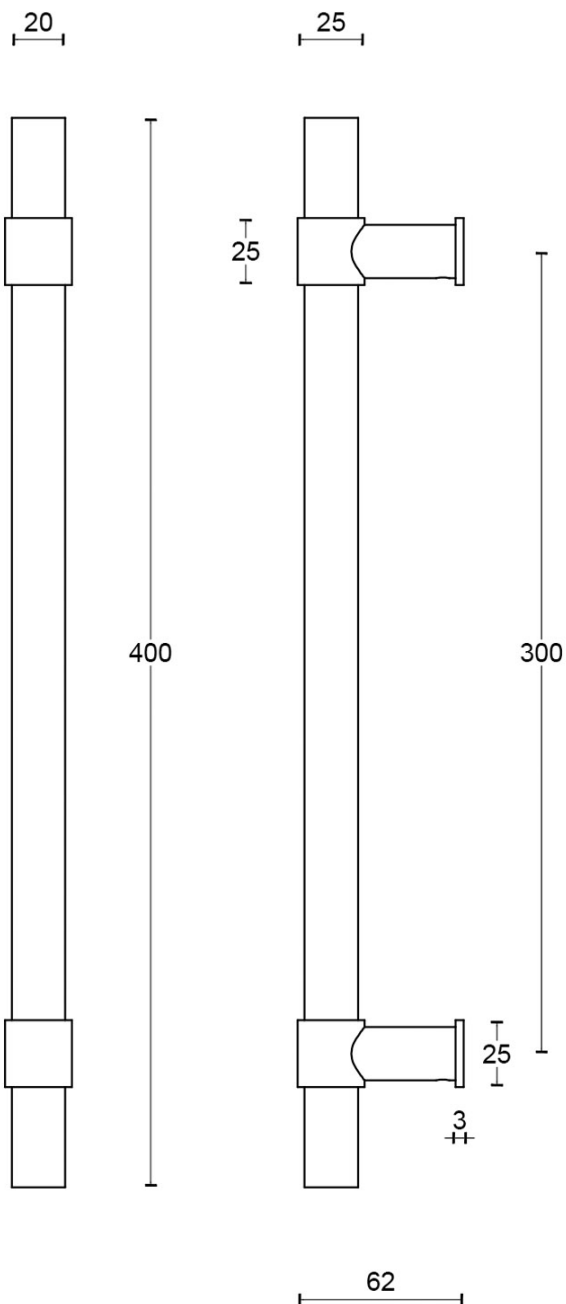

PB400 NP

pull handle including concealed fixings

Product information

Code: 2701G001IMXX1

Finish: PVD satin gold

UNIT: Piece

Collection: ONE

Designer: Piet Boon

EAN code: 8718009400296

ONE by Piet Boon

The ONE series consists of door, window, and furniture fittings and is complemented by bathroom accessories such as soap dispensers and toilet brush holders, which serve to enrich spaces and create a harmonious whole.

Finishes

- satin stainless steel
- satin black
- bronze
- white
- PVD satin black
- PVD satin gold

PB400 NP

pull handle
concealed fixing
stainless steel

METALFORM

<h1>FORMANI®</h1>		Part number:	
		Description:	
Doc no.:	2701G001 PB400 NP V01.dwg	<h2>PB400 NP</h2>	Format:
Drawn by:	Christian Brimbois		Creation date:
<small>Formani Holland B.V. · Amerikalaan 55 · 6199 AE Maastricht Airport · tel: +31 (0)43 308 90 00 · www.formani.nl · info@formani.nl</small>			