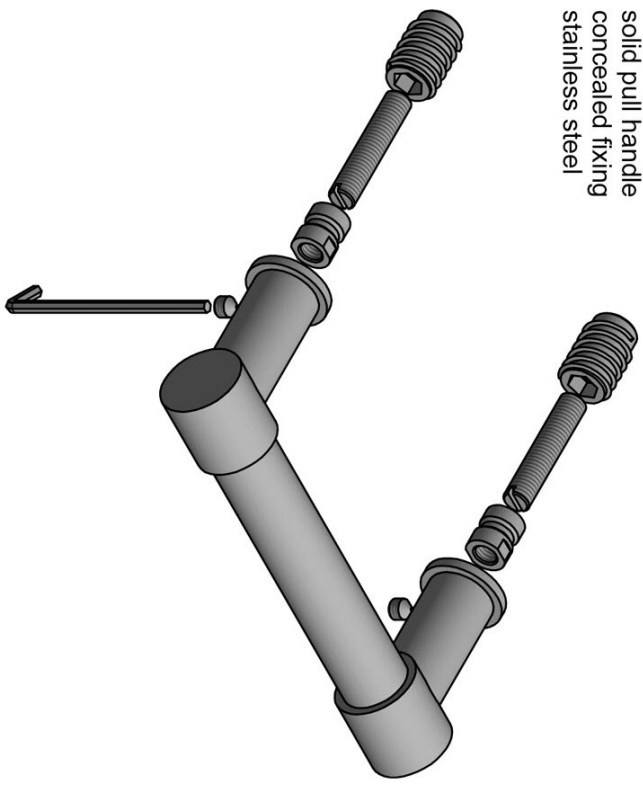

FORMANI® METALFORM

PB120

solid window handle

Product information

Code: 2701G010NMXX0

Finish: satin black

UNIT: Piece

Collection: ONE

Designer: Piet Boon

EAN code: 8718009310878

ONE by Piet Boon

The ONE series consists of door, window, and furniture fittings and is complemented by bathroom accessories such as soap dispensers and toilet brush holders, which serve to enrich spaces and create a harmonious whole.

Finishes

- satin stainless steel
- satin black
- bronze
- white

PB120

solid pull handle
concealed fixing
stainless steel

METALFORM

FORMANI®		Part number:	
Doc no.:	2701G010 PB120 V02.dwg	Description:	PB120
Drawn by:	Christian Brimbois	Creation date:	17-5-2016
FORMANI HOLLAND B.V. - EUROPALAAN 12 6199 AB MAASTRICHT-AIRPORT NL T. +31 (0)43 308 90 00 INFO@FORMANI.COM FORMANI.COM		Format:	A3