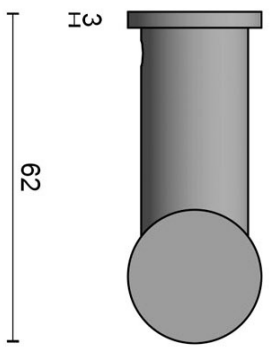

Finishes

- satin stainless steel
- satin black
- bronze
- white

PB120

solid pull handle
concealed fixing
stainless steel

METALFORM

FORMANI®		Part number:	
Doc no.:	2701G010 PB120 V02.dwg	Description:	PB120
Drawn by:	Christian Brimbois	Creation date:	17-5-2016
FORMANI HOLLAND B.V. - EUROPALAAN 12 6199 AB MAASTRICHT-AIRPORT NL T. +31 (0)43 308 90 00 INFO@FORMANI.COM FORMANI.COM		Format:	A3