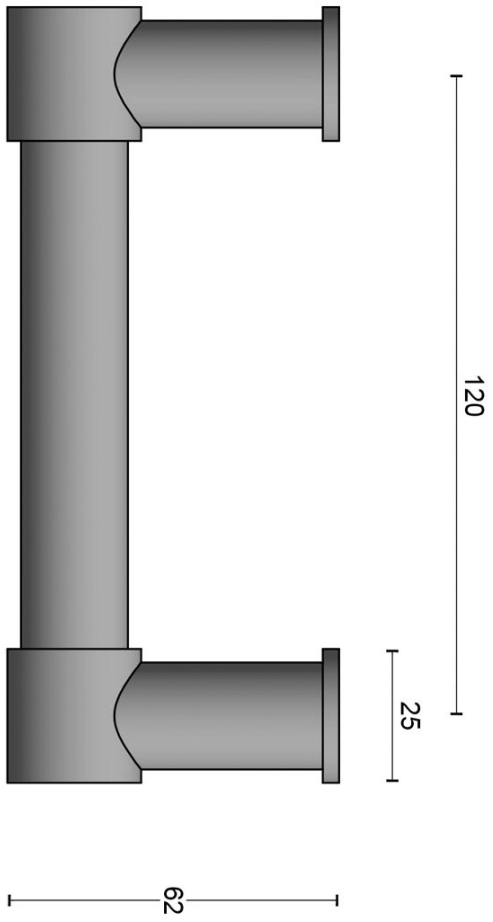

FORMANI® METALFORM

PB120

solid window handle

Product information

Code: 2701G010NMXX0

Finish: satin black

UNIT: Piece

Collection: ONE

Designer: Piet Boon

EAN code: 8718009310878

ONE by Piet Boon

The ONE series consists of door, window, and furniture fittings and is complemented by bathroom accessories such as soap dispensers and toilet brush holders, which serve to enrich spaces and create a harmonious whole.

Finishes

- satin stainless steel
- satin black
- bronze
- white

PB120

solid pull handle
concealed fixing
stainless steel

METALFORM

FORMANI®		Part number:	
Doc no.:	2701G010 PB120 V02.dwg	Description:	PB120
Drawn by:	Christian Brimbois	Creation date:	17-5-2016
FORMANI HOLLAND B.V. - EUROPALAAN 12 6199 AB MAASTRICHT-AIRPORT NL T. +31 (0)43 308 90 00 INFO@FORMANI.COM FORMANI.COM		Format:	A3