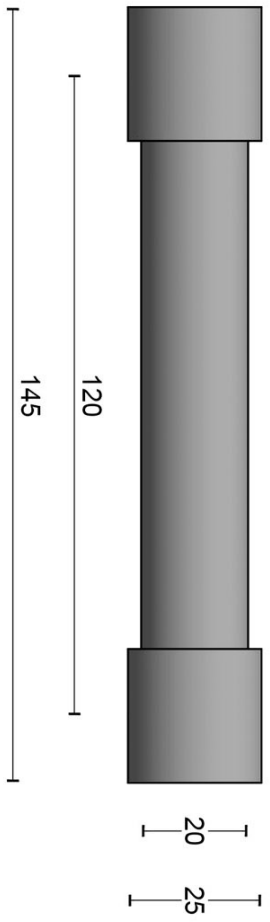

FORMANI® METALFORM

PB120

solid window handle

Product information

Code: 2701G010NMXX0

Finish: satin black

UNIT: Piece

Collection: ONE

Designer: Piet Boon

EAN code: 8718009310878

ONE by Piet Boon

The ONE series consists of door, window, and furniture fittings and is complemented by bathroom accessories such as soap dispensers and toilet brush holders, which serve to enrich spaces and create a harmonious whole.

Finishes

- satin stainless steel
- satin black
- bronze
- white

PB120

solid pull handle
concealed fixing
stainless steel

METALFORM

FORMANI®		Part number:	
Doc no.:	2701G010 PB120 V02.dwg	Description:	PB120
Drawn by:	Christian Brimbois	Creation date:	17-5-2016
FORMANI HOLLAND B.V. - EUROPALAAN 12 6199 AB MAASTRICHT-AIRPORT NL T. +31 (0)43 308 90 00 INFO@FORMANI.COM FORMANI.COM		Format:	A3