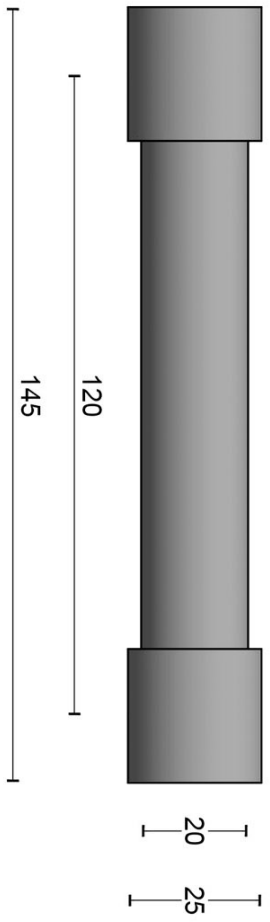

FORMANI[®]

METALFORM

PB120

solid window handle

Product information

Code: 2701G010BMXX0

Finish: white

UNIT: Piece

Collection: ONE

Designer: Piet Boon

EAN code: 8718009310854

ONE by Piet Boon

The ONE series consists of door, window, and furniture fittings and is complemented by bathroom accessories such as soap dispensers and toilet brush holders, which serve to enrich spaces and create a harmonious whole.

Finishes

- satin stainless steel
- satin black
- bronze
- white

PB120

solid pull handle
concealed fixing
stainless steel

METALFORM

FORMANI®		Part number:
Doc no.:	2701G010 PB120 V02.dwg	Description:
Drawn by:	Christian Brimbois	PB120
Creation date:	17-5-2016	Format:
FORMANI HOLLAND B.V. - EUROPALAAN 12 6199 AB MAASTRICHT-AIRPORT NL T. +31 (0)43 308 90 00 INFO@FORMANI.COM FORMANI.COM		A3