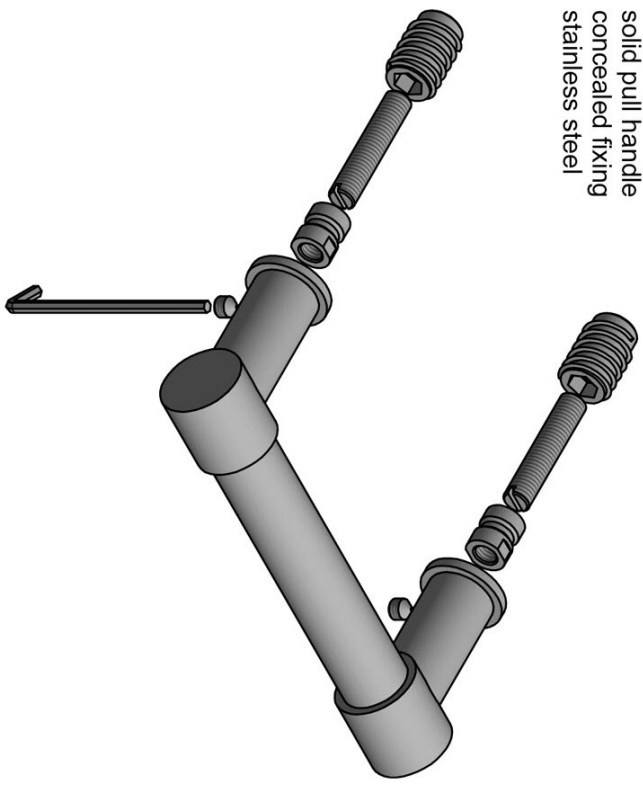

FORMANI[®]

METALFORM

PB120

solid window handle

Product information

Code: 2701G010BMXX0

Finish: white

UNIT: Piece

Collection: ONE

Designer: Piet Boon

EAN code: 8718009310854

ONE by Piet Boon

The ONE series consists of door, window, and furniture fittings and is complemented by bathroom accessories such as soap dispensers and toilet brush holders, which serve to enrich spaces and create a harmonious whole.

Finishes

- satin stainless steel
- satin black
- bronze
- white

PB120

solid pull handle
concealed fixing
stainless steel

METALFORM

FORMANI®		Part number:
Doc no.:	2701G010 PB120 V02.dwg	Description:
Drawn by:	Christian Brimbois	PB120
Creation date:	17-5-2016	Format:
FORMANI HOLLAND B.V. - EUROPALAAN 12 6199 AB MAASTRICHT-AIRPORT NL T. +31 (0)43 308 90 00 INFO@FORMANI.COM FORMANI.COM		A3