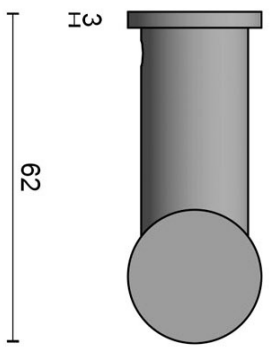

FORMANI[®]

METALFORM

PB120

solid window handle

Product information

Code: 2701G010BMXX0

Finish: white

UNIT: Piece

Finishes

- satin stainless steel
- satin black
- bronze
- white

PB120

solid pull handle
concealed fixing
stainless steel

METALFORM

FORMANI®		Part number:
Doc no.:	2701G010 PB120 V02.dwg	Description:
Drawn by:	Christian Brimbois	PB120
Creation date:	17-5-2016	Format:
FORMANI HOLLAND B.V. - EUROPALAAN 12 6199 AB MAASTRICHT-AIRPORT NL T. +31 (0)43 308 90 00 INFO@FORMANI.COM FORMANI.COM		A3