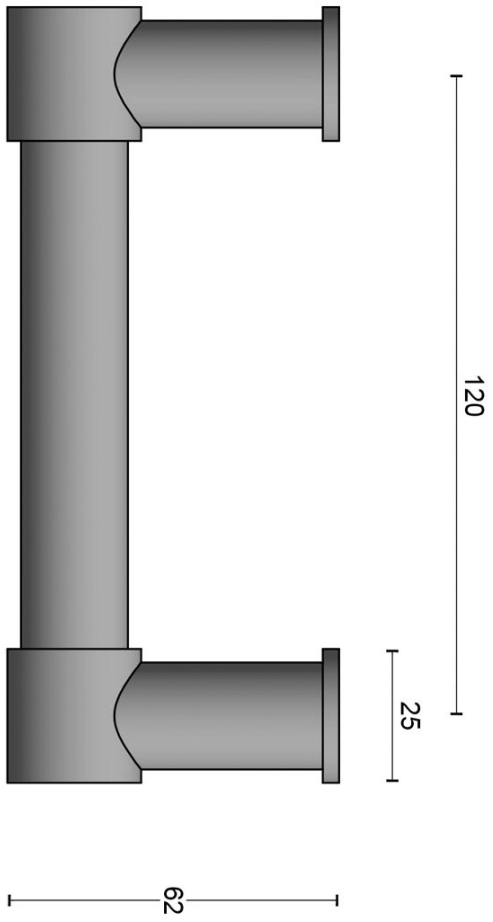

FORMANI[®]

METALFORM

PB120

solid window handle

Product information

Code: 2701G010BMXX0

Finish: white

UNIT: Piece

Collection: ONE

Designer: Piet Boon

EAN code: 8718009310854

ONE by Piet Boon

The ONE series consists of door, window, and furniture fittings and is complemented by bathroom accessories such as soap dispensers and toilet brush holders, which serve to enrich spaces and create a harmonious whole.

Finishes

- satin stainless steel
- satin black
- bronze
- white

PB120

solid pull handle
concealed fixing
stainless steel

METALFORM

FORMANI®		Part number:
Doc no.:	2701G010 PB120 V02.dwg	Description:
Drawn by:	Christian Brimbois	PB120
Creation date:	17-5-2016	Format:
FORMANI HOLLAND B.V. - EUROPALAAN 12 6199 AB MAASTRICHT-AIRPORT NL T. +31 (0)43 308 90 00 INFO@FORMANI.COM FORMANI.COM		A3