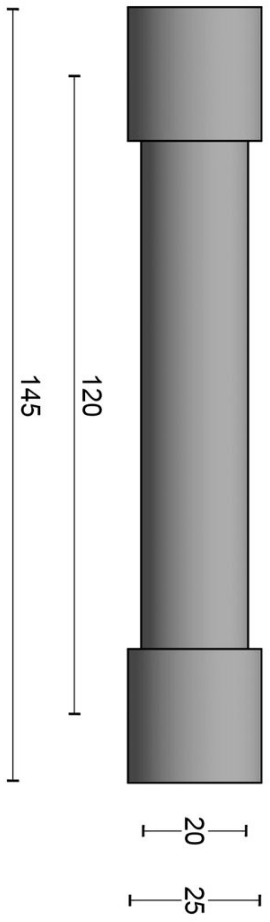

FORMANI® METALFORM

PB120

solid window handle

Product information

Code: 2701G010BRXX0

Finish: bronze

UNIT: Piece

Collection: ONE

Designer: Piet Boon

EAN code: 8718009323328

ONE by Piet Boon

The ONE series consists of door, window, and furniture fittings and is complemented by bathroom accessories such as soap dispensers and toilet brush holders, which serve to enrich spaces and create a harmonious whole.

Finishes

- satin stainless steel
- satin black
- bronze
- white

PB120

solid pull handle
concealed fixing
stainless steel

METALFORM

FORMANI®		Part number:
Doc no.:	2701G010 PB120 V02.dwg	Description:
Drawn by:	Christian Brimbois	PB120
Creation date:	17-5-2016	Format:
FORMANI HOLLAND B.V. - EUROPALAAN 12 6199 AB MAASTRICHT-AIRPORT NL T. +31 (0)43 308 90 00 INFO@FORMANI.COM FORMANI.COM		A3