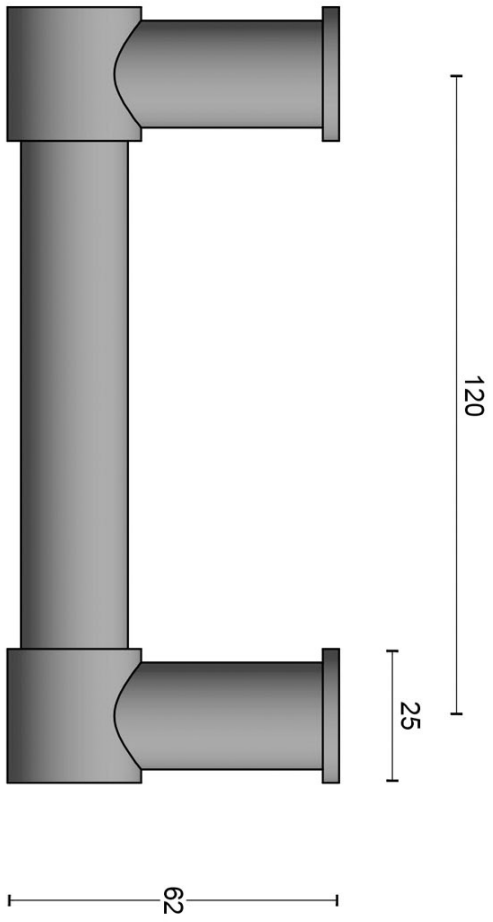

FORMANI® METALFORM

PB120

solid window handle

Product information

Code: 2701G010BRXX0

Finish: bronze

UNIT: Piece

Collection: ONE

Designer: Piet Boon

EAN code: 8718009323328

ONE by Piet Boon

The ONE series consists of door, window, and furniture fittings and is complemented by bathroom accessories such as soap dispensers and toilet brush holders, which serve to enrich spaces and create a harmonious whole.

Finishes

- satin stainless steel
- satin black
- bronze
- white

PB120

solid pull handle
concealed fixing
stainless steel

METALFORM

FORMANI®		Part number:
Doc no.:	2701G010 PB120 V02.dwg	Description:
Drawn by:	Christian Brimbois	PB120
Creation date:	17-5-2016	Format:
FORMANI HOLLAND B.V. - EUROPALAAN 12 6199 AB MAASTRICHT-AIRPORT NL T. +31 (0)43 308 90 00 INFO@FORMANI.COM FORMANI.COM		A3