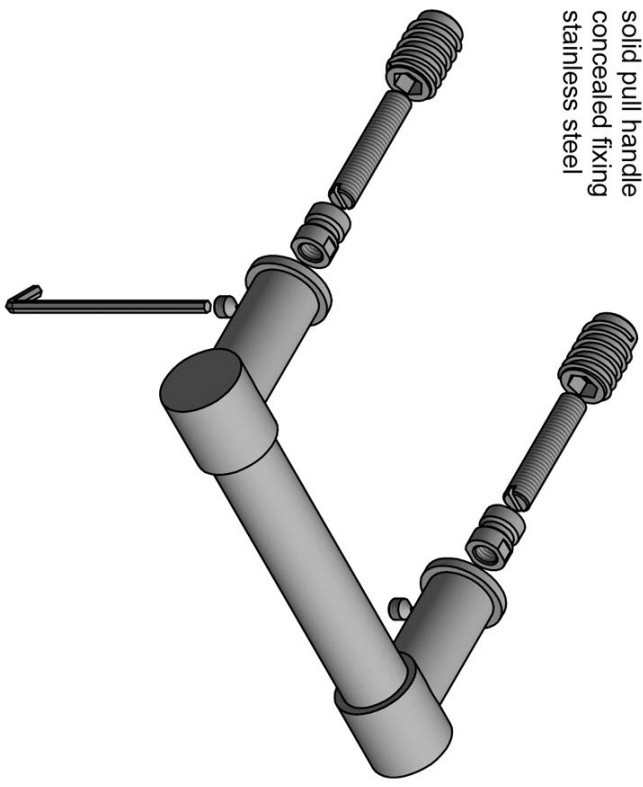

FORMANI® METALFORM

PB120

solid window handle

Product information

Code: 2701G010BRXX0

Finish: bronze

UNIT: Piece

Collection: ONE

Designer: Piet Boon

EAN code: 8718009323328

ONE by Piet Boon

The ONE series consists of door, window, and furniture fittings and is complemented by bathroom accessories such as soap dispensers and toilet brush holders, which serve to enrich spaces and create a harmonious whole.

Finishes

- satin stainless steel
- satin black
- bronze
- white

PB120

solid pull handle
concealed fixing
stainless steel

METALFORM

FORMANI®		Part number:
Doc no.:	2701G010 PB120 V02.dwg	Description:
Drawn by:	Christian Brimbois	PB120
Creation date:	17-5-2016	Format:
FORMANI HOLLAND B.V. - EUROPALAAN 12 6199 AB MAASTRICHT-AIRPORT NL T. +31 (0)43 308 90 00 INFO@FORMANI.COM FORMANI.COM		A3