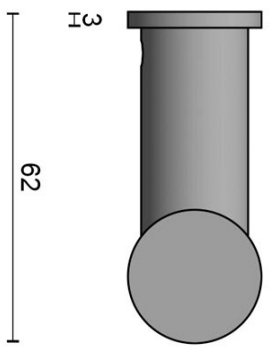

FORMANI® METALFORM

PB120

solid window handle

Product information

Code: 2701G010BRXX0

Finish: bronze

UNIT: Piece

Collection: ONE

Finishes

- satin stainless steel
- satin black
- bronze
- white

PB120

solid pull handle
concealed fixing
stainless steel

METALFORM

FORMANI®		Part number:
Doc no.:	2701G010 PB120 V02.dwg	Description:
Drawn by:	Christian Brimbois	PB120
Creation date:	17-5-2016	Format:
FORMANI HOLLAND B.V. - EUROPALAAN 12 6199 AB MAASTRICHT-AIRPORT NL T. +31 (0)43 308 90 00 INFO@FORMANI.COM FORMANI.COM		A3