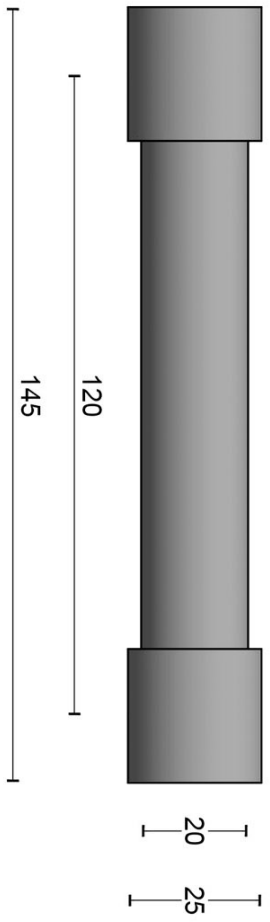

PB120

solid window handle

Product information

Code: 2701G010INXX0

Finish: satin stainless steel

UNIT: Piece

Collection: ONE

Designer: Piet Boon

EAN code: 8718009310861

ONE by Piet Boon

The ONE series consists of door, window, and furniture fittings and is complemented by bathroom accessories such as soap dispensers and toilet brush holders, which serve to enrich spaces and create a harmonious whole.

Finishes

- satin stainless steel
- satin black
- bronze
- white

PB120

solid pull handle
concealed fixing
stainless steel

METALFORM

FORMANI®		Part number:	
Doc no.:	2701G010 PB120 V02.dwg	Description:	PB120
Drawn by:	Christian Brimbois	Creation date:	17-5-2016
FORMANI HOLLAND B.V. - EUROPALAAN 12 6199 AB MAASTRICHT-AIRPORT NL T. +31 (0)43 308 90 00 INFO@FORMANI.COM FORMANI.COM		Format:	A3