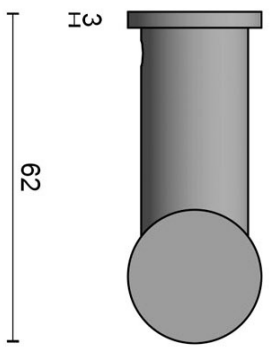

PB120

solid window handle

Product information

Code: 2701G010INXX0

Finish: satin stainless steel

UNIT: Piece

Collection: ONE

Designer: Piet Boon

Finishes

- satin stainless steel
- satin black
- bronze
- white

PB120

solid pull handle
concealed fixing
stainless steel

METALFORM

FORMANI®		Part number:	
Doc no.:	2701G010 PB120 V02.dwg	Description:	PB120
Drawn by:	Christian Brimbois	Creation date:	17-5-2016
FORMANI HOLLAND B.V. - EUROPALAAN 12 6199 AB MAASTRICHT-AIRPORT NL T. +31 (0)43 308 90 00 INFO@FORMANI.COM FORMANI.COM		Format:	A3