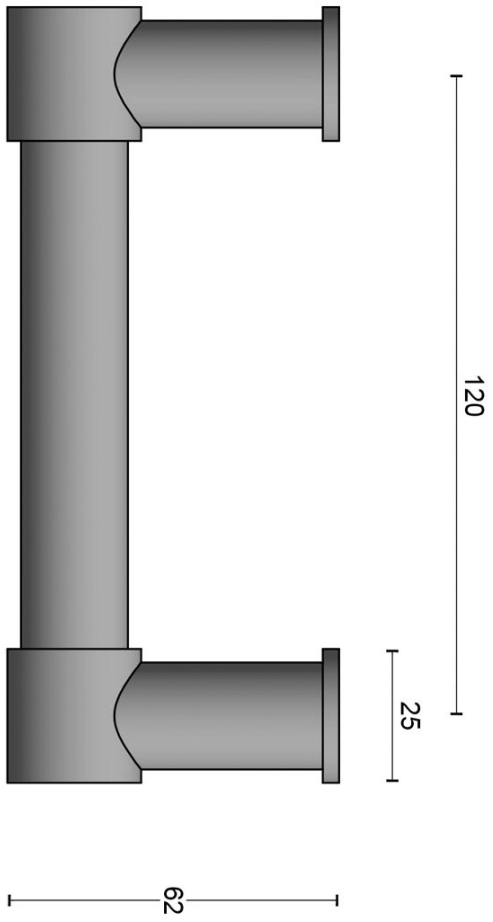

PB120

solid window handle

Product information

Code: 2701G010INXX0

Finish: satin stainless steel

UNIT: Piece

Collection: ONE

Designer: Piet Boon

EAN code: 8718009310861

ONE by Piet Boon

The ONE series consists of door, window, and furniture fittings and is complemented by bathroom accessories such as soap dispensers and toilet brush holders, which serve to enrich spaces and create a harmonious whole.

Finishes

- satin stainless steel
- satin black
- bronze
- white

PB120

solid pull handle
concealed fixing
stainless steel

METALFORM

FORMANI®		Part number:	
Doc no.:	2701G010 PB120 V02.dwg	Description:	PB120
Drawn by:	Christian Brimbois	Creation date:	17-5-2016
FORMANI HOLLAND B.V. - EUROPALAAN 12 6199 AB MAASTRICHT-AIRPORT NL T. +31 (0)43 308 90 00 INFO@FORMANI.COM FORMANI.COM		Format:	A3