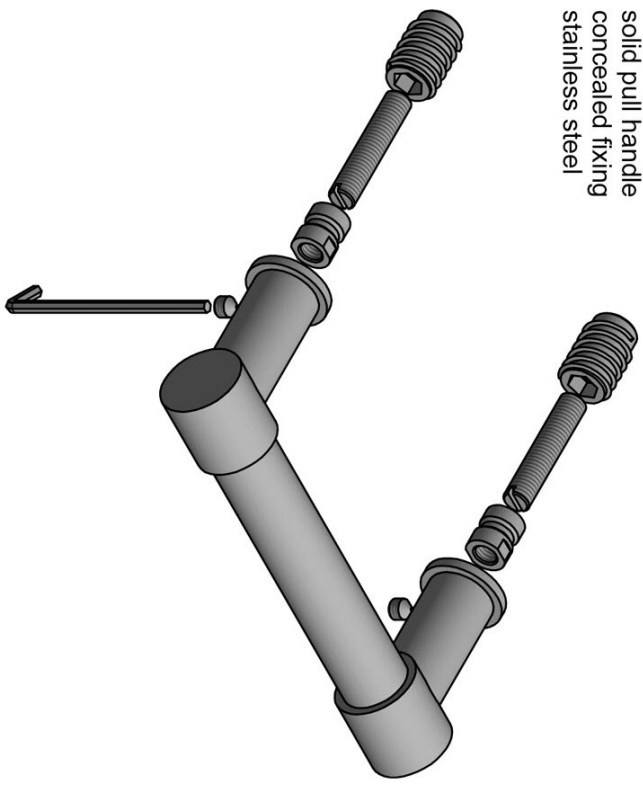

PB120

solid window handle

Product information

Code: 2701G010INXX0

Finish: satin stainless steel

UNIT: Piece

Collection: ONE

Designer: Piet Boon

EAN code: 8718009310861

ONE by Piet Boon

The ONE series consists of door, window, and furniture fittings and is complemented by bathroom accessories such as soap dispensers and toilet brush holders, which serve to enrich spaces and create a harmonious whole.

Finishes

- satin stainless steel
- satin black
- bronze
- white

PB120

solid pull handle
concealed fixing
stainless steel

METALFORM

FORMANI®		Part number:	
Doc no.:	2701G010 PB120 V02.dwg	Description:	PB120
Drawn by:	Christian Brimbois	Creation date:	17-5-2016
FORMANI HOLLAND B.V. - EUROPALAAN 12 6199 AB MAASTRICHT-AIRPORT NL T. +31 (0)43 308 90 00 INFO@FORMANI.COM FORMANI.COM		Format:	A3