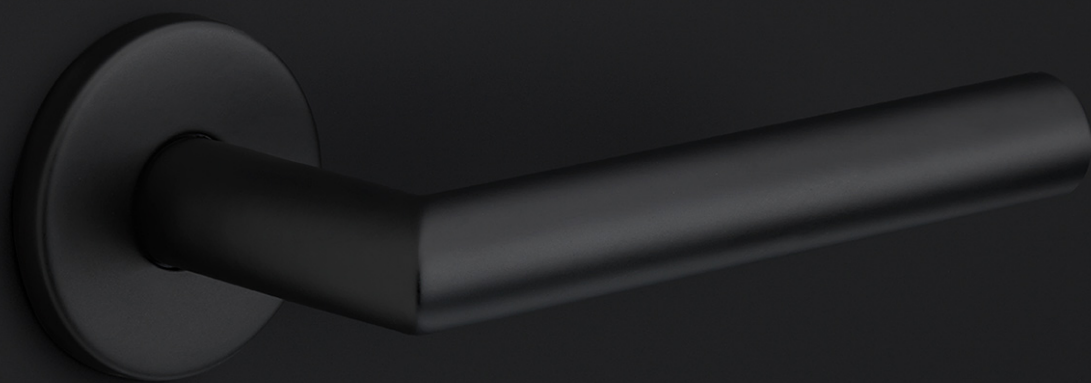

BASICS

by Formani

METALFORM
FORMANI®