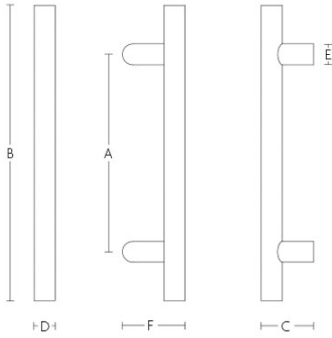

METALFORM

LBT-S