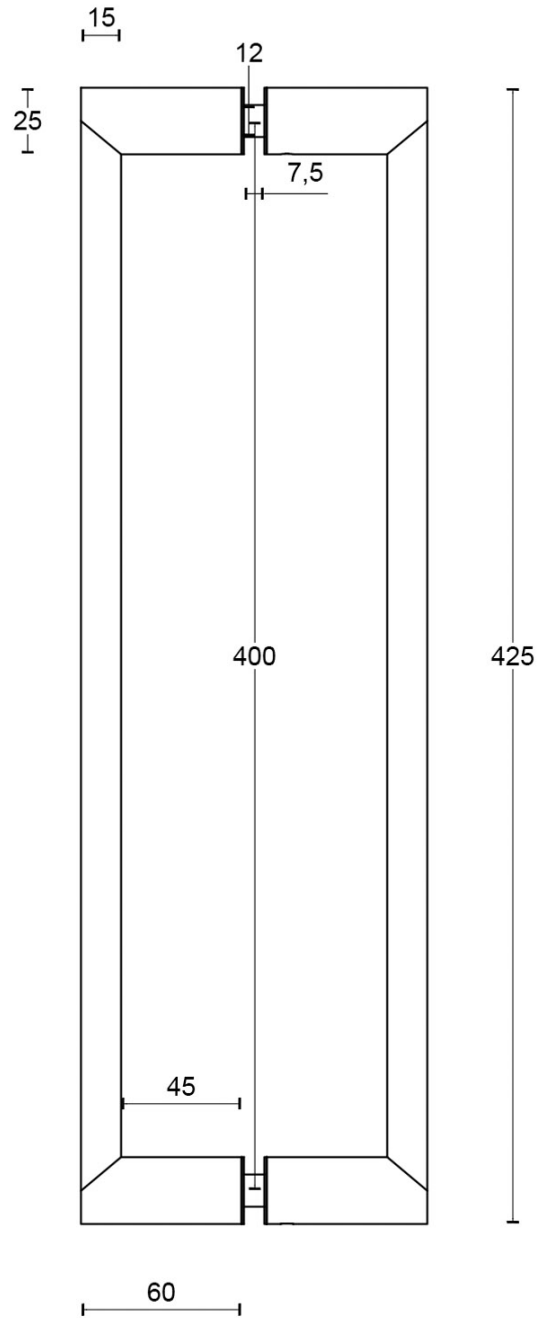

FORMANI®		Part number:	
		Description:	
Doc no.: 3701G001 PBA400 PA V01.dwg		PBA 400 PA	
Drawn by: Christian Brimbois	Creation date: 5-10-2018	A3	
FORMANI HOLLAND B.V. EUROPALAAN 12 6199 AB MAASTRICHT-AIRPORT NL T +31 (0)43 308 90 00 INFO@FORMANI.COM FORMANI.COM