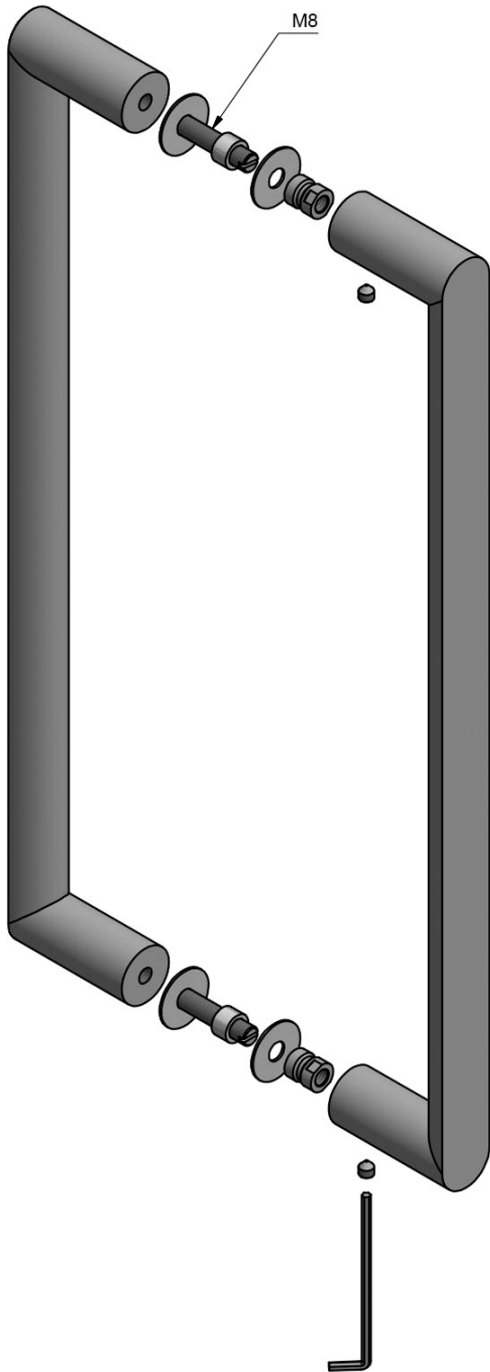

PBA 400 PA

solid pull handle
back to back fixing
stainless steel

METALFORM

25