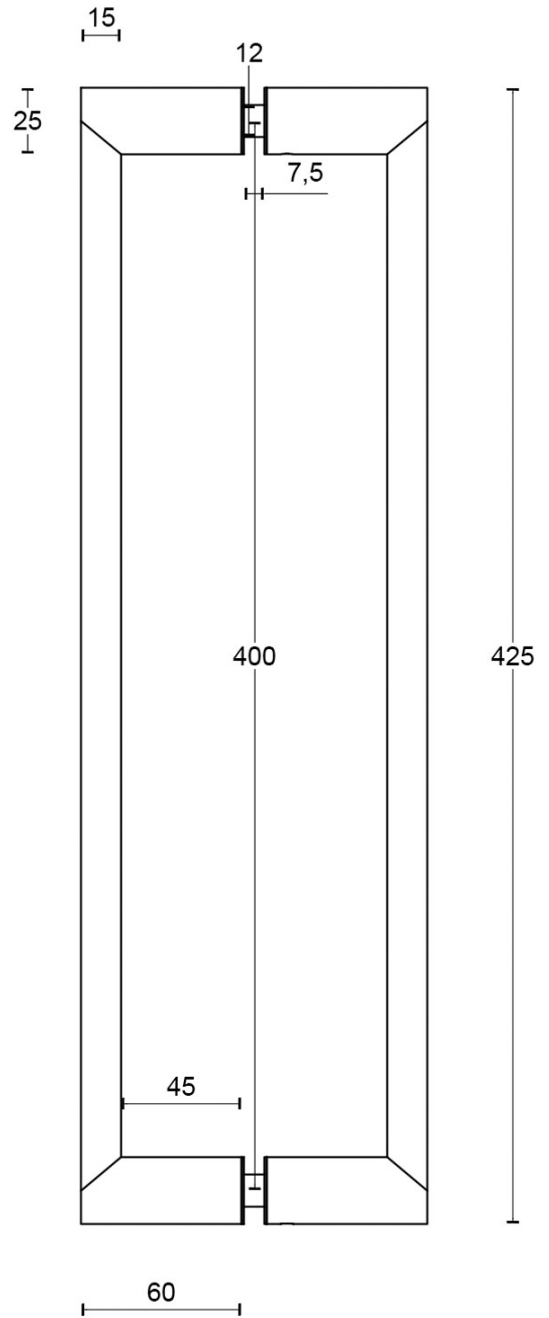

FORMANI®		Part number:	
		Description:	
Doc no.: 3701G001 PBA400 PA V01.dwg		PBA 400 PA	
Drawn by: Christian Brimbois	Creation date: 5-10-2018	A3	
FORMANI HOLLAND B.V. EUROPALAAN 12 6199 AB MAASTRICHT-AIRPORT NL T +31 (0)43 308 90 00 INFO@FORMANI.COM FORMANI.COM