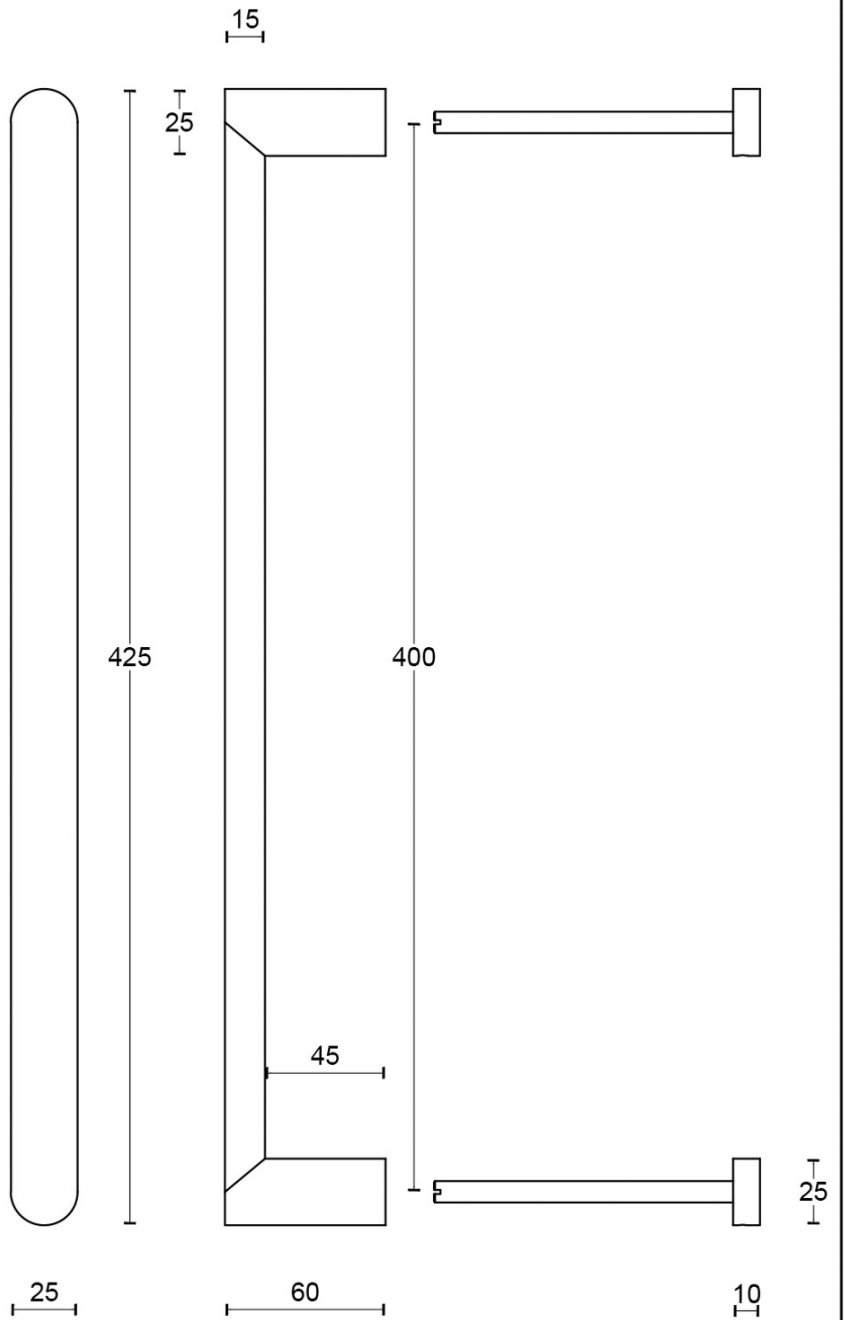

PBA 400 PS

METALFORM

solid pull handle
bolt through fixing
stainless steel

FORMANI®		Part number:	
		Description:	
Doc no.: 3701G001 PBA400 PS V01.dwg		PBA 400 PS	
Drawn by: Christian Brimbois	Creation date: 5-10-2018	A3	
FORMANI HOLLAND B.V. EUROPALAAN 12 6199 AB MAASTRICHT-AIRPORT NL T +31 (0)43 308 90 00 INFO@FORMANI.COM FORMANI.COM