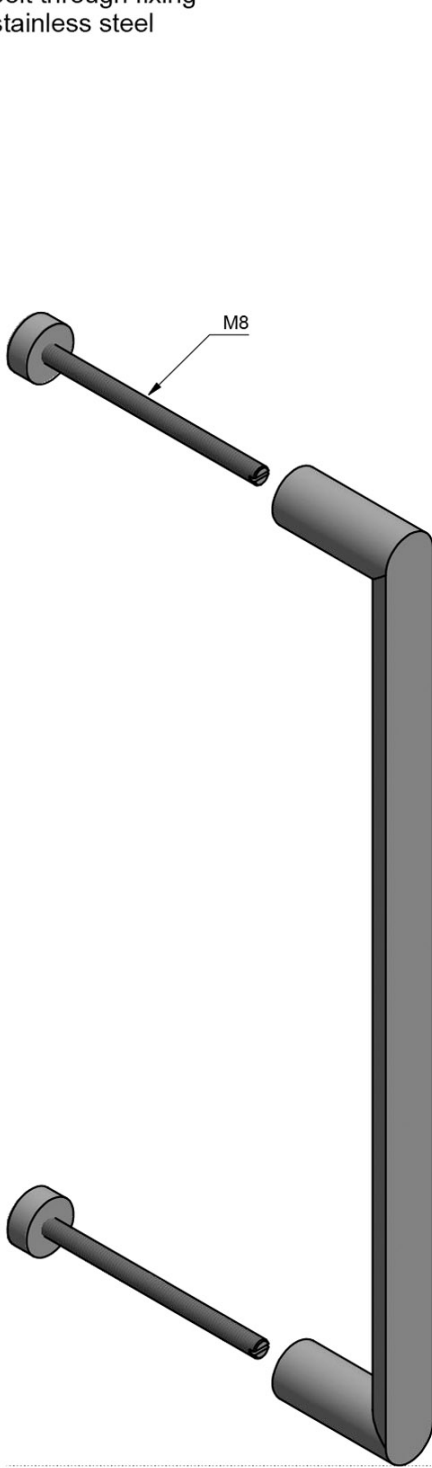

PBA 400 PS

METALFORM

solid pull handle
bolt through fixing
stainless steel

FORMANI®		Part number:	
		Description:	
Doc no.: 3701G001 PBA400 PS V01.dwg		PBA 400 PS	
Drawn by: Christian Brimbois	Creation date: 5-10-2018	A3	
FORMANI HOLLAND B.V. EUROPALAAN 12 6199 AB MAASTRICHT-AIRPORT NL T +31 (0)43 308 90 00 INFO@FORMANI.COM FORMANI.COM