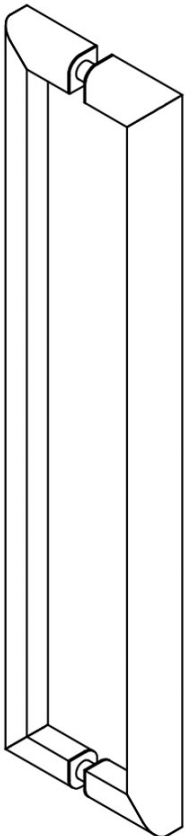

FORMANI[®]

METALFORM

PB423 PA

set of pull handles including back to back fixings

Product information

Code: 2701G003INXX3

Finish: satin stainless steel

UNIT: Pair

PB423 PA

solid pull handle
back-to-back fixing
stainless steel

METALFORM

22

22

502

CD480

22

55

<h1>FORMANI®</h1>		Part number:	
		Description:	
Doc no.:	2701G003 PB423 PA V02.dwg	<h2>PB423 PA</h2>	Format:
Drawn by:	Christian Brimbois		Creation date:
Formani Holland B.V. · Amerikalaan 55 · 6199 AE Maastricht Airport · tel: +31 (0)43 308 90 00 · www.formani.nl · info@formani.nl			

A3

TWO

by Piet Boon

While the design of our TWO hardware series by Piet Boon may exude simplicity, it is in fact one of the most sophisticated products in the FORMANI collection. The intersection of the lever consists of two symmetrical parts that join in the middle of two separate arteries. Two out of three finishing combinations are with oak. The assembly of these fittings is completed with essential handwork that sees every piece of wood milled independently and fitted together with the stainless parts, like the pieces of an intricate puzzle. This complex, hand-made product is testament to many hours of hard work and dedication. The result is a truly stunning, unique design. This comprehensive collection of concepts door, window and furniture fittings is offered in three different expressions. First is the combination of stainless steel with natural oak; second is the line made from stainless steel and blackened oak; and third is the 100% stainless steel line.