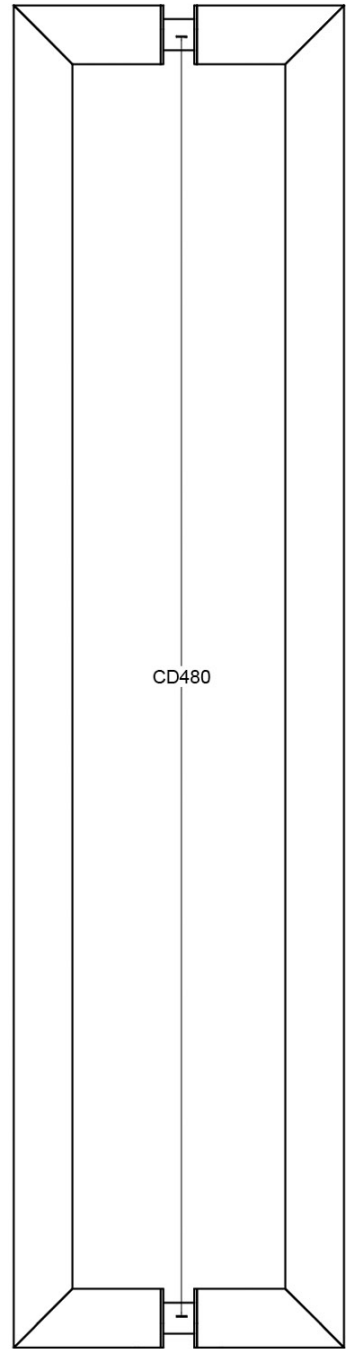

FORMANI[®]

METALFORM

PB423 PA

set of pull handles including back to back fixings

Product information

Code: 2701G003INXX3

Finish: satin stainless steel

UNIT: Pair

Collection: TWO

Designer: Piet Boon

EAN code: 8718009213384

TWO by Piet Boon

The TWO series is a total concept collection consisting of door, window, and furniture fittings.

Finishes

- satin stainless steel

PB423 PA

solid pull handle
back-to-back fixing
stainless steel

METALFORM

22

22

502

CD480

22