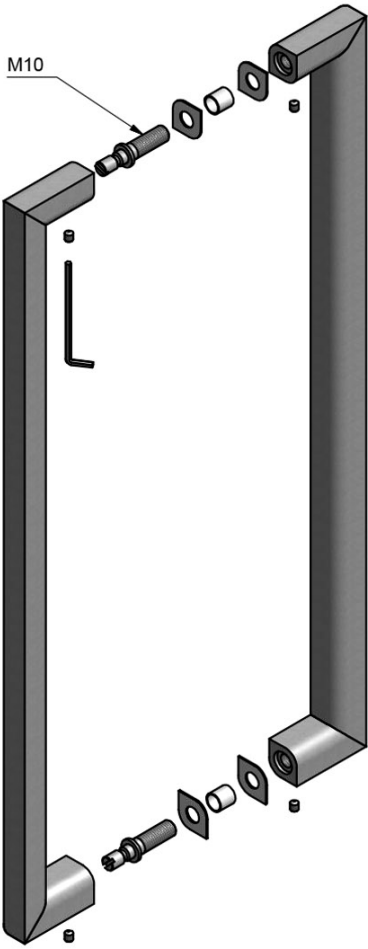

FORMANI[®]

METALFORM

PB423 PA

set of pull handles including back to back fixings

Product information

Code: 2701G003INXX3

Finish: satin stainless steel

UNIT: Pair

Collection: TWO

Designer: Piet Boon

EAN code: 8718009213384

TWO by Piet Boon

The TWO series is a total concept collection consisting of door, window, and furniture fittings.

Finishes

- satin stainless steel

PB423 PA

solid pull handle
back-to-back fixing
stainless steel

METALFORM

22

22

502

CD480

22

A3

TWO

by Piet Boon

While the design of our TWO hardware series by Piet Boon may exude simplicity, it is in fact one of the most sophisticated products in the FORMANI collection. The intersection of the lever consists of two symmetrical parts that join in the middle of two separate arteries. Two out of three finishing combinations are with oak. The assembly of these fittings is completed with essential handwork that sees every piece of wood milled independently and fitted together with the stainless parts, like the pieces of an intricate puzzle. This complex, hand-made product is testament to many hours of hard work and dedication. The result is a truly stunning, unique design. This comprehensive collection of concepts door, window and furniture fittings is offered in three different expressions. First is the combination of stainless steel with natural oak; second is the line made from stainless steel and blackened oak; and third is the 100% stainless steel line.