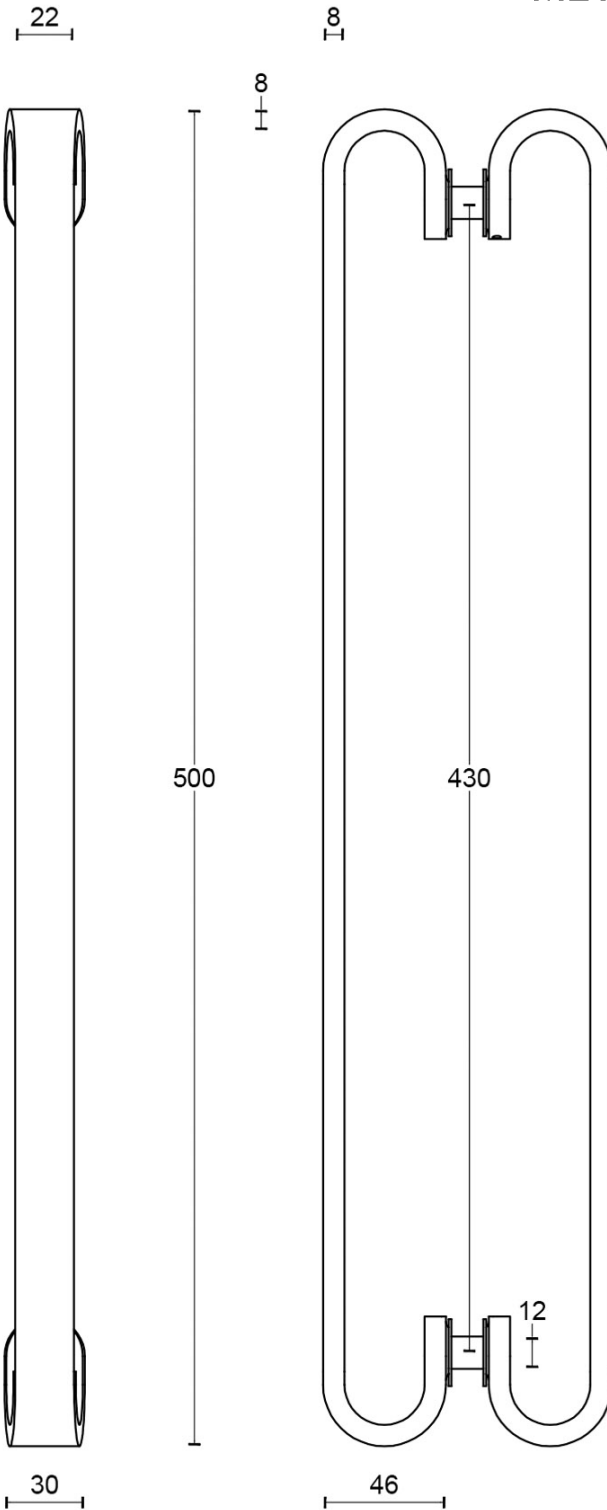

TB500PA

pull handle back-to-back fixing
stainless steel

METALFORM

FORMANI®		Part number: 2901G001 TB500 PA V01	
		Description: TB500PA	Format: A3
Doc no.: 2901G001 TB500 PA V01.dwg	Creation date: 5-9-2012	Formani Holland B.V. · Amerikalaan 55 · 6199 AE Maastricht Airport · tel: +31 (0)43 308 90 00 · www.formani.nl · info@formani.nl