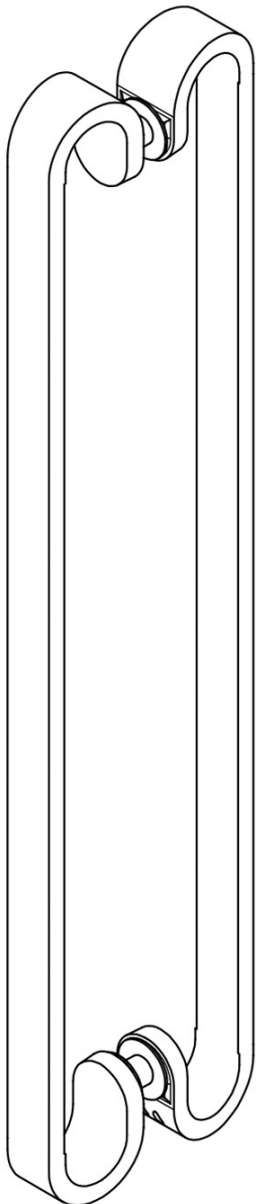

TB500PA

pull handle back-to-back fixing
stainless steel

METALFORM

FORMANI®		Part number: 2901G001 TB500 PA V01	
		Description: TB500PA	Format: A3
Doc no.: 2901G001 TB500 PA V01.dwg	Creation date: 5-9-2012	Formani Holland B.V. · Amerikalaan 55 · 6199 AE Maastricht Airport · tel: +31 (0)43 308 90 00 · www.formani.nl · info@formani.nl