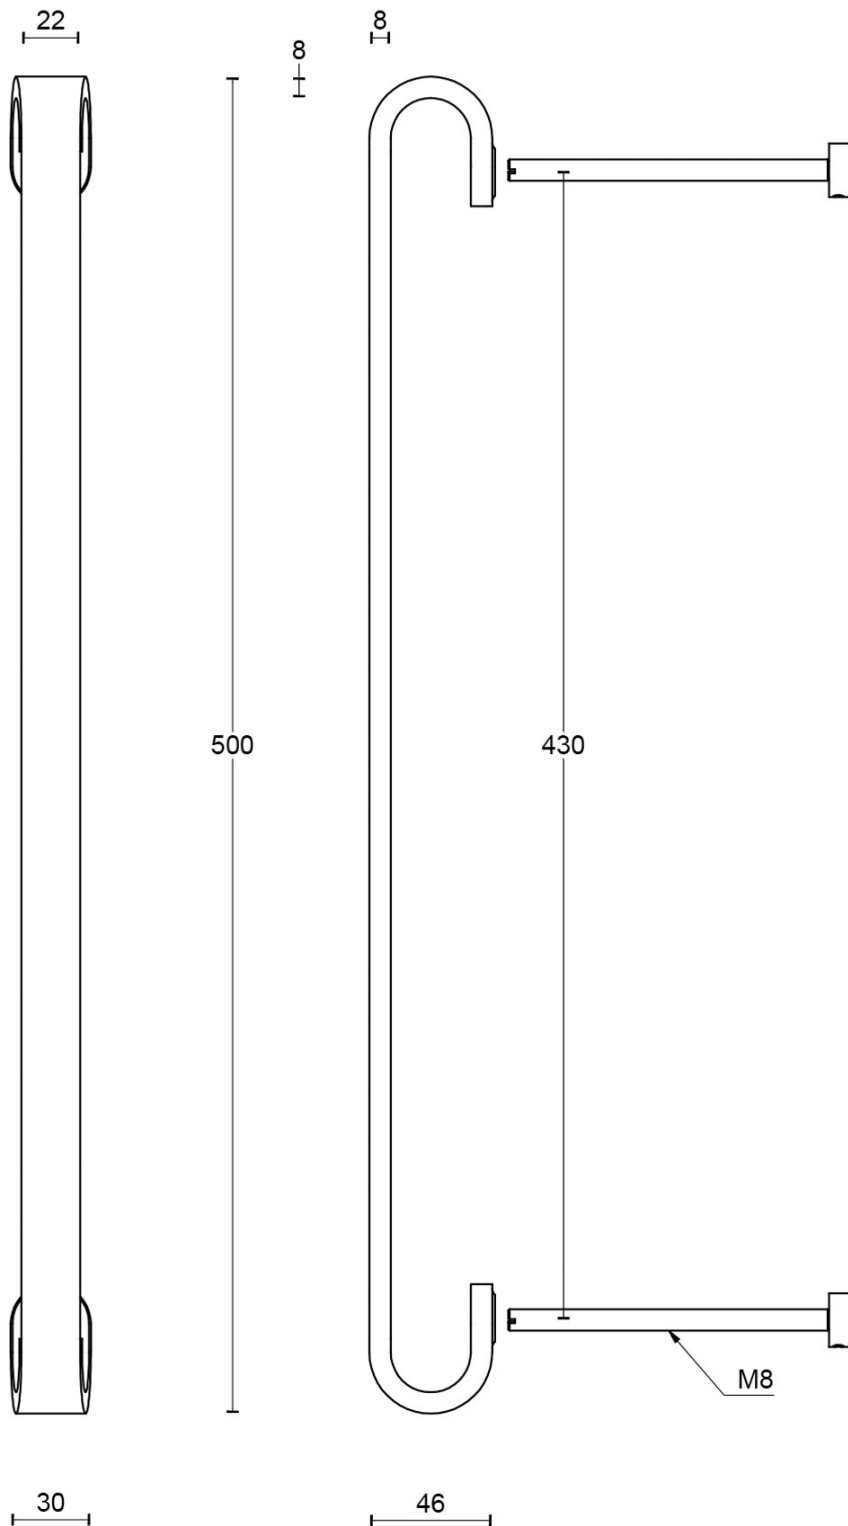

TB500NP

solid set internal lift-up sliding door handle profile including cylinder hole PC69

Product information

Code: 2901G001INXX1

Finish: satin stainless steel

UNIT: Piece

Collection: FOLD

Designer: Tord Boontje

EAN code: 8718009218204

FOLD by Tord Boontje

The FOLD series is a total concept collection consisting of door, window, and furniture fittings.

Finishes

- satin stainless steel

TB500PS

METALFORM

pull handle bolt-through
stainless steel

FOLD

by Tord Boontje

Our FOLD series by Tord Boontje differs fundamentally from traditional models in the way it innovatively blends the classic components of a door fitting – rosette, neck, and handle – into one single element. This is achieved thanks to an astute system with mounting akin to a bayonet system. The result is a door handle that appears to float elegantly on the door. The FOLD's single-piece handle is the first of its kind and the reason the design is considered a masterpiece – it came as no surprise when it received the Red Dot Design Award. The jury said that ‘it is not only the technical concept of this door handle that is innovative, but also the implementation of the design down to the last ingenious detail.’