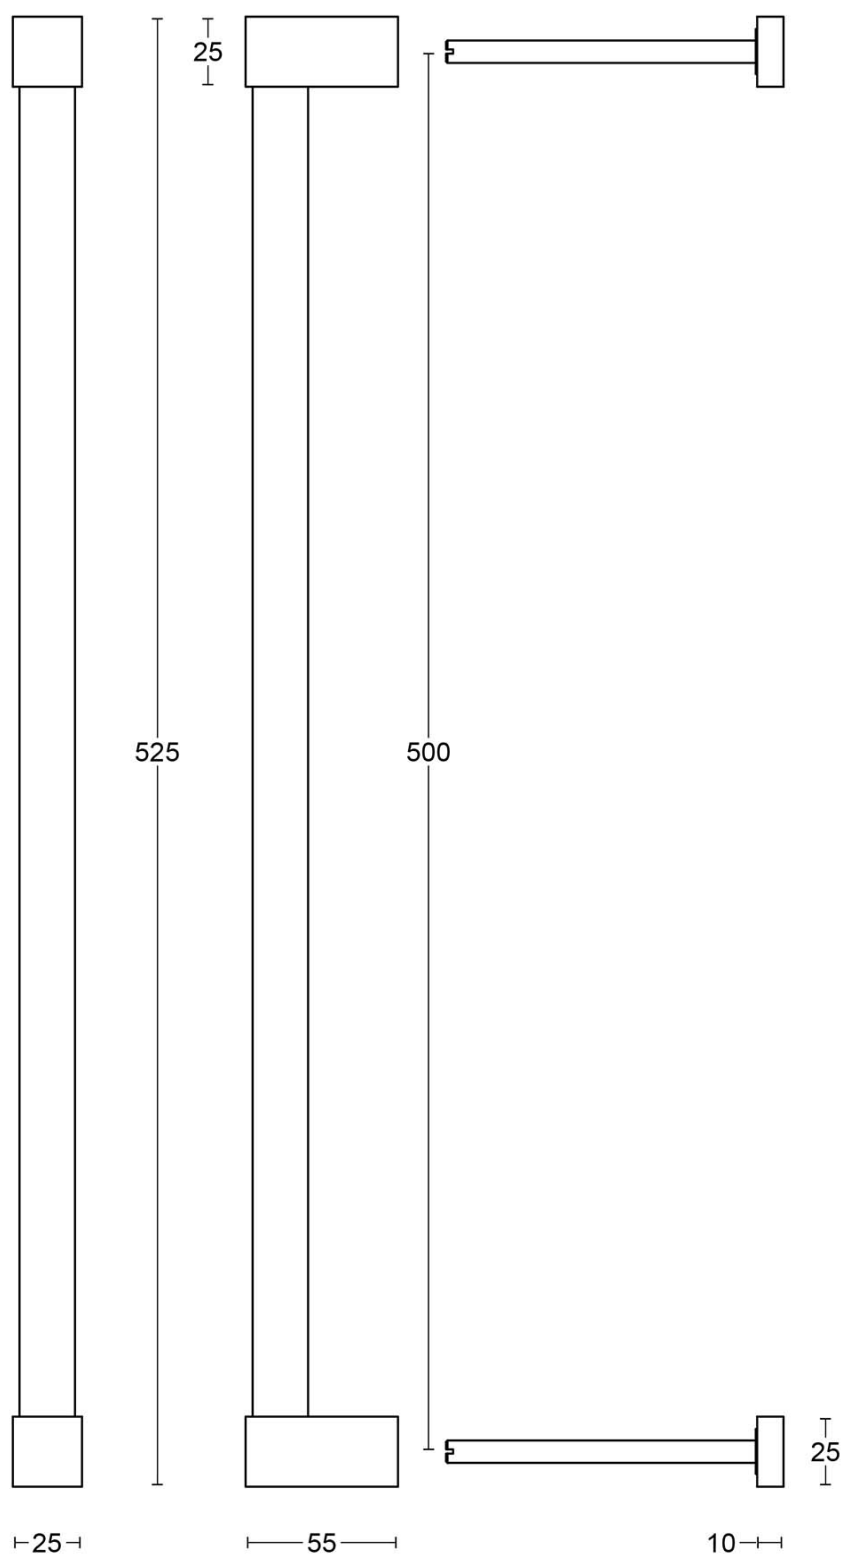

BOBBY EK500 PS

solid pull handle
bolt through fixation
stainless steel

METALFORM

FORMANI®	FORMANI HOLLAND B.V. EUROPALAAN 12 6199 AB MAASTRICHT-AIRPORT NL T +31 (0)43 309 90 00 INFO@FORMANI.COM WWW.FORMANI.COM	Type : BOBBY EK500 PS	Version:
	Formani filename: 4001G001_2_EK500-PS_V01.dwg	Description: solid pull handle bolt through fixation stainless steel	Format
	Drawn by: Christian Brimbois		A3
Creation date: 20-5-2021