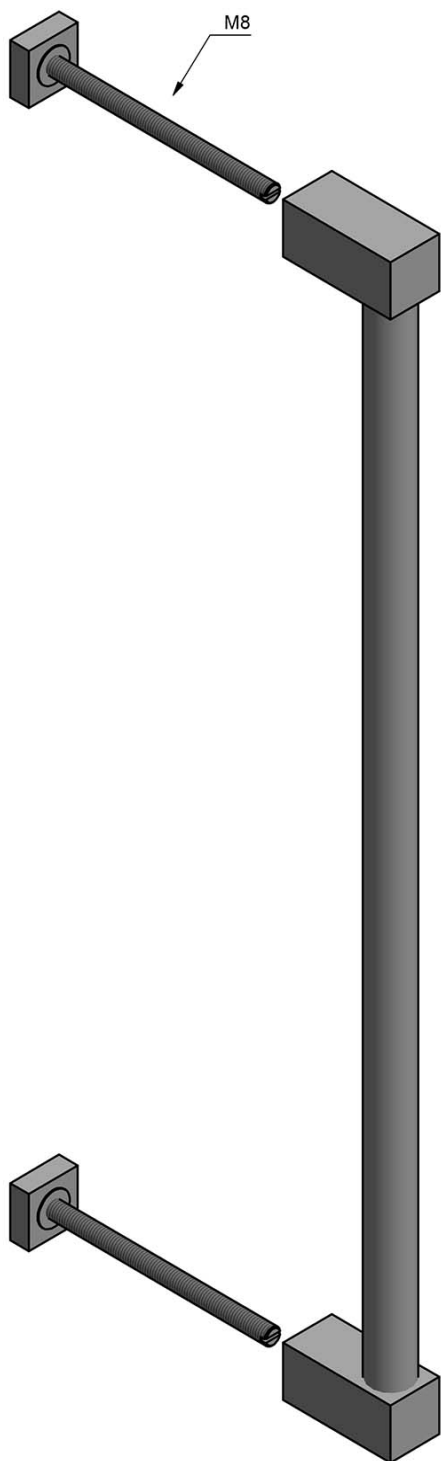

BOBBY EK500 PS

solid pull handle
bolt through fixation
stainless steel

METALFORM

FORMANI®	FORMANI HOLLAND B.V. EUROPALAAN 12 6199 AB MAASTRICHT-AIRPORT NL T +31 (0)43 309 90 00 INFO@FORMANI.COM WWW.FORMANI.COM	Type : BOBBY EK500 PS	Version:
	Formani filename: 4001G001_2_EK500-PS_V01.dwg	Description: solid pull handle bolt through fixation stainless steel	Format
	Drawn by: Christian Brimbois		A3
Creation date: 20-5-2021