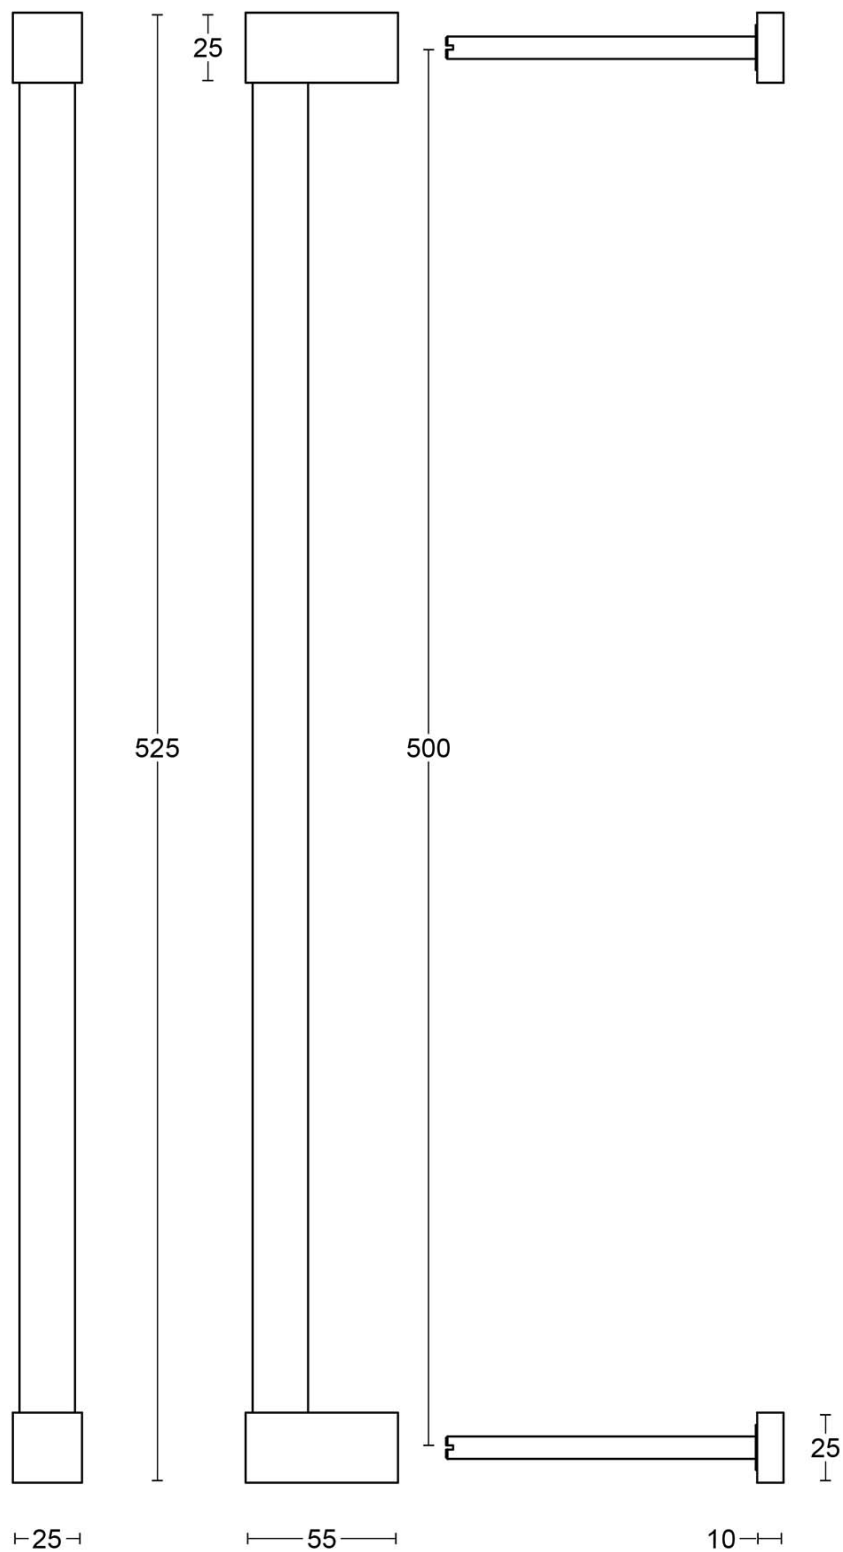

BOBBY EK500 PS

solid pull handle
bolt through fixation
stainless steel

METALFORM

FORMANI®	FORMANI HOLLAND B.V. EUROPALAAN 12 6199 AB MAASTRICHT-AIRPORT NL T +31 (0)43 309 90 00 INFO@FORMANI.COM WWW.FORMANI.COM	Type : BOBBY EK500 PS	Version:
	Formani filename: 4001G001_2_EK500-PS_V01.dwg	Description: solid pull handle bolt through fixation stainless steel	Format
	Drawn by: Christian Brimbois		A3
Creation date: 20-5-2021