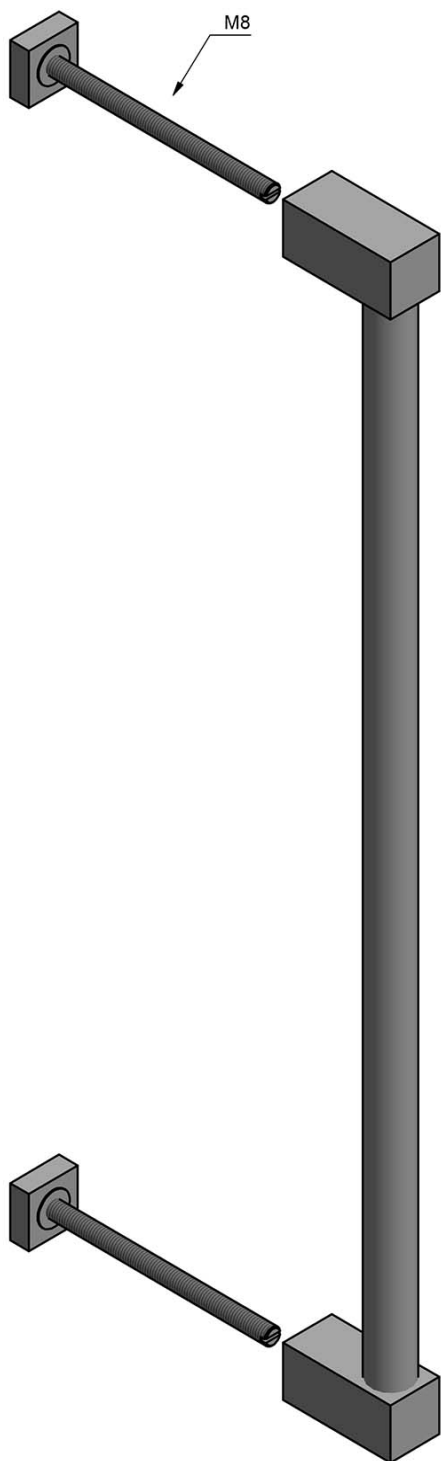

EK500 PS

pull handle including bolt through fixings

Product information

Code: 4001G001INXX2

Finish: satin stainless steel

UNIT: Piece

Collection: BOBBY

Designer: Eric Kuster

EAN code: 8718009420072

BOBBY by Eric Kuster

The BOBBY series is a total concept collection consisting of door, window, and furniture fittings.

Finishes

- bronze
- satin stainless steel
- PVD satin black

BOBBY EK500 PS

solid pull handle
bolt through fixation
stainless steel

METALFORM

FORMANI [®]	FORMANI HOLLAND B.V. EUROPALAAN 12 6199 AB MAASTRICHT-AIRPORT NL T +31 (0)43 309 90 00 INFO@FORMANI.COM WWW.FORMANI.COM	Type : BOBBY EK500 PS	Version:
	Formani filename: 4001G001_2_EK500-PS_V01.dwg	Description: solid pull handle bolt through fixation stainless steel	Format
	Drawn by: Christian Brimbois		A3
Creation date: 20-5-2021			

BOBBY

by Eric Kuster

The design of our BOBBY collection by Eric Kuster combines the elegance of round shapes with clean lines; it is an eye-catching combination in which the various elements are uniquely connected. The rectangular section of the door handle flows subtly, yet powerfully, into a rounded grip that is proportional to the horizontal plate that it is attached to. With every touch, the solid feel of steel transports you to elegance and luxury. The various shapes are simultaneously simple. In combination with the right materials, the BOBBY door handle is the perfect detail to any interior.'