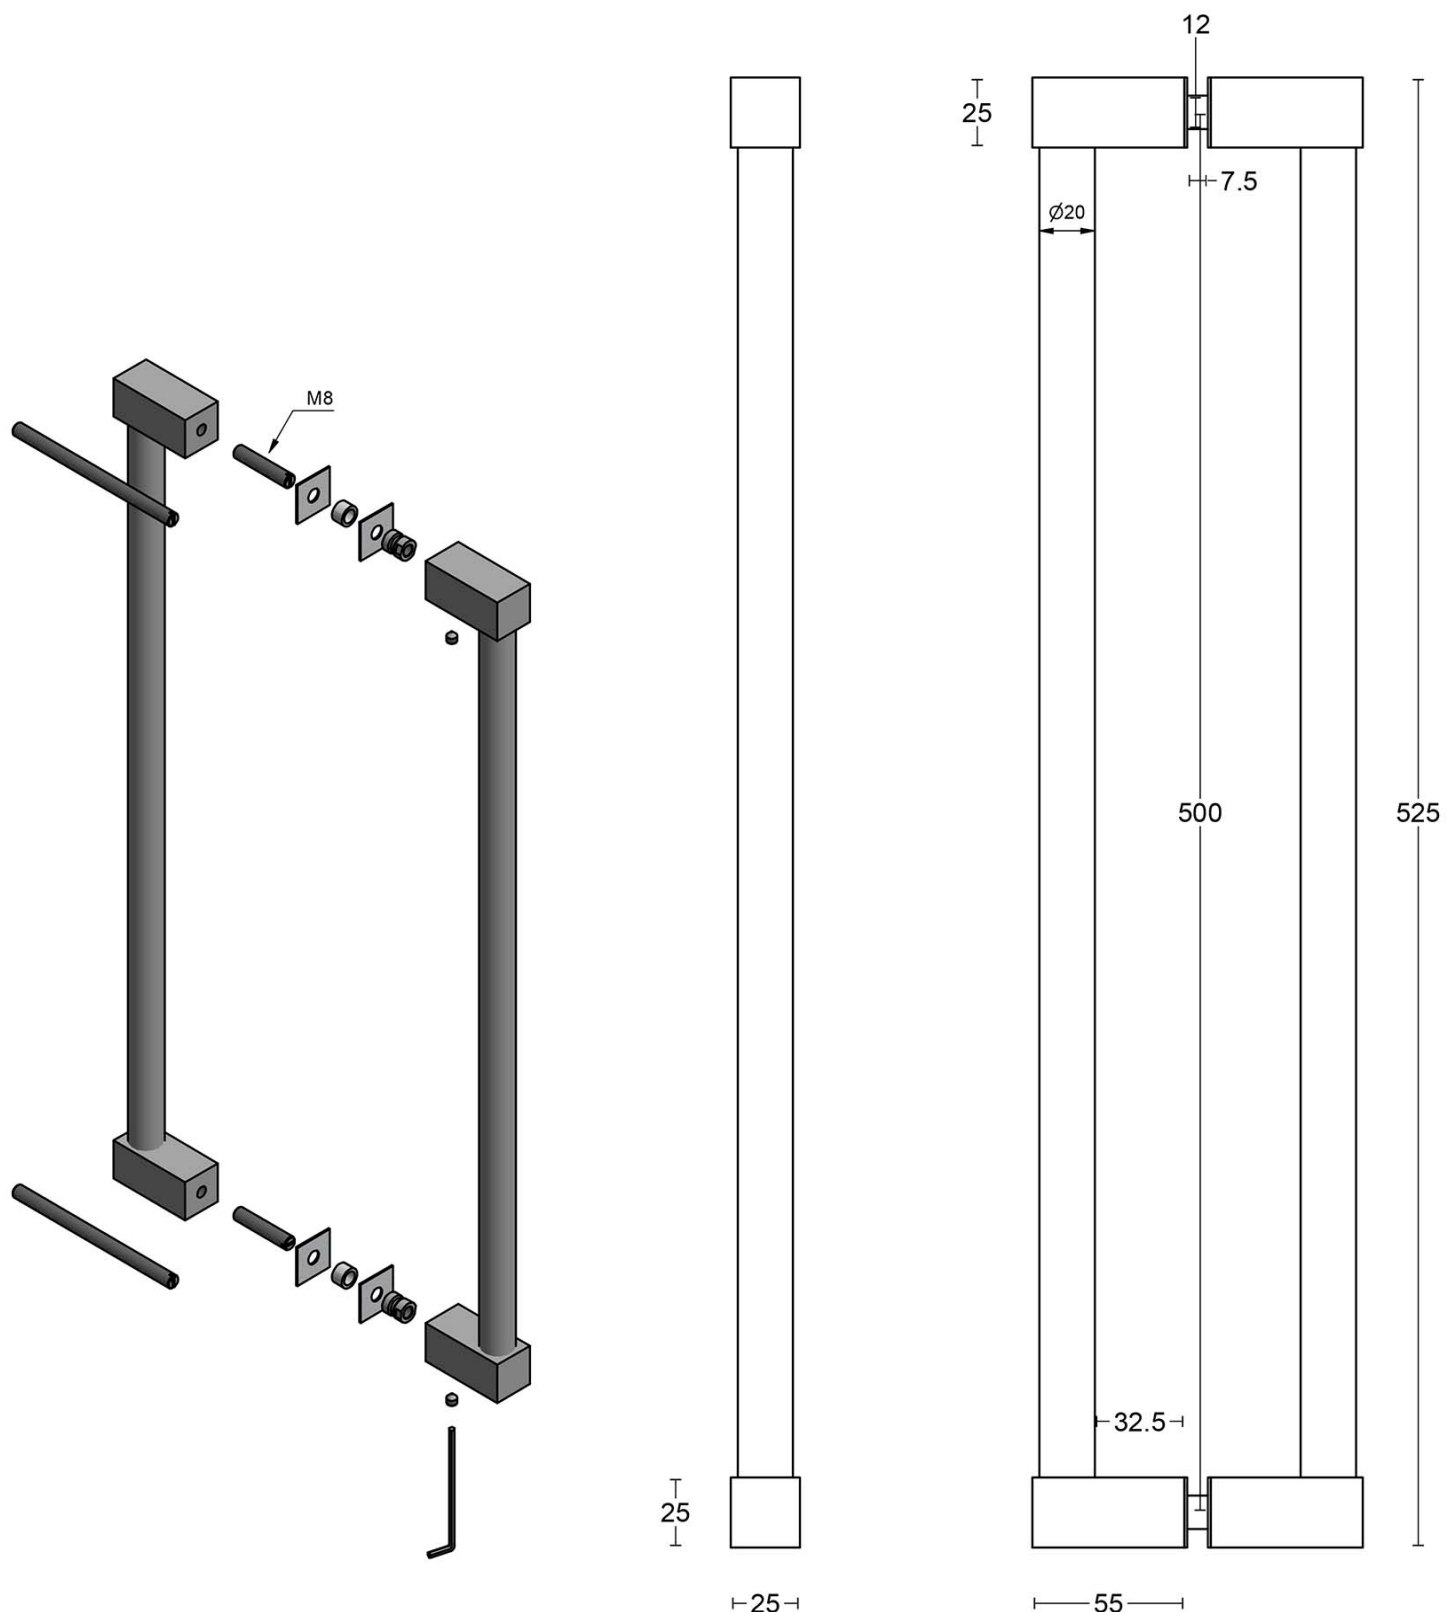

BOBBY EK500 PA

solid pull handle
back to back fixing
stainless steel

METALFORM

FORMANI®	FORMANI HOLLAND B.V. EUROPALAAN 12 6199 AB MAASTRICHT-AIRPORT NL T +31 (0)43 308 90 00 INFO@FORMANI.COM WWW.FORMANI.COM	Type :	BOBBY EK500 PA	Version:			
	Formani filename: 4001G001_3_EK500-PA_V01.dwg			Description:	Format		
	Drawn by: Christian Brimbois					solid pull handle back to back fixing stainless steel	A3
Creation date: 20-5-2021