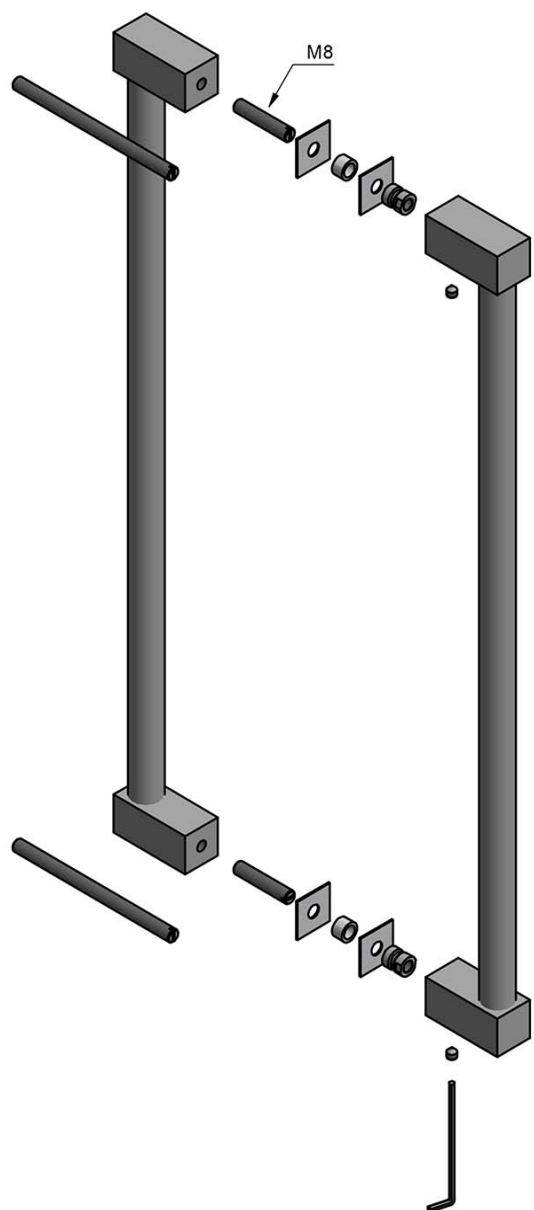

EK500 PA

set of pull handles including back to back fixings

Product information

Code: 4001G001IZXX3

Finish: PVD satin black

UNIT: Pair

Collection: BOBBY

Designer: Eric Kuster

EAN code: 8718009420140

BOBBY by Eric Kuster

The BOBBY series is a total concept collection consisting of door, window, and furniture fittings.

Finishes

- bronze
- satin stainless steel
- PVD satin black

BOBBY EK500 PA

solid pull handle
back to back fixing
stainless steel

METALFORM

<h2>FORMANI®</h2>	FORMANI HOLLAND B.V. EUROPALAAN 12 6199 AB MAASTRICHT-AIRPORT NL T +31 (0)43 309 90 00 INFO@FORMANI.COM WWW.FORMANI.COM	Type :	BOBBY EK500 PA	Version:
	Formani filename: 4001G001_3_EK500-PA_V01.dwg	Description: solid pull handle back to back fixing stainless steel	Format <h2>A3</h2>	
	Drawn by: Christian Brimbois			
Creation date: 20-5-2021				

BOBBY

by Eric Kuster

The design of our BOBBY collection by Eric Kuster combines the elegance of round shapes with clean lines; it is an eye-catching combination in which the various elements are uniquely connected. The rectangular section of the door handle flows subtly, yet powerfully, into a rounded grip that is proportional to the horizontal plate that it is attached to. With every touch, the solid feel of steel transports you to elegance and luxury. The various shapes are simultaneously simple. In combination with the right materials, the BOBBY door handle is the perfect detail to any interior.'