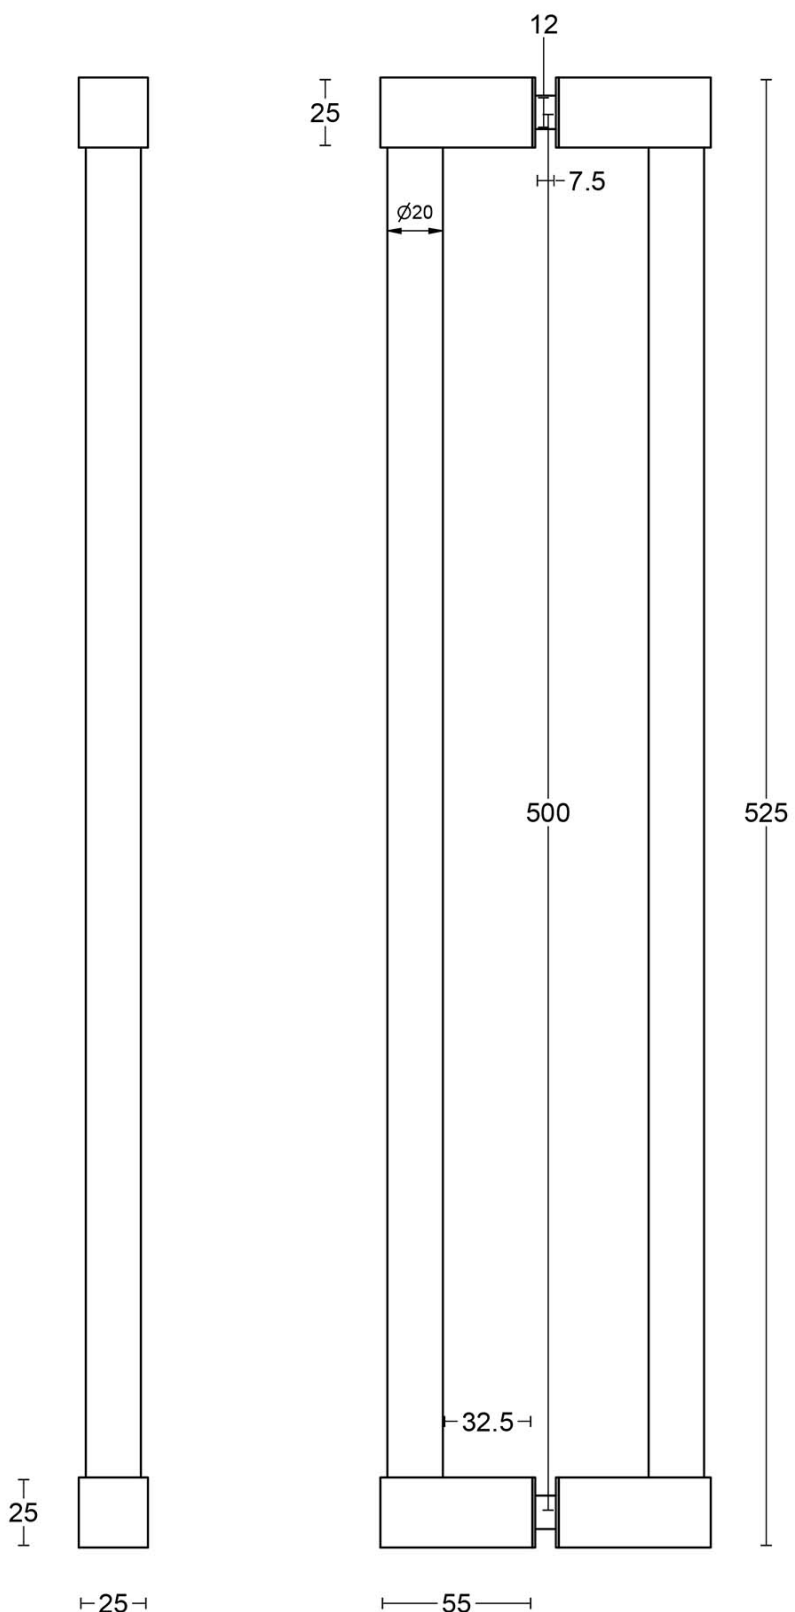

BOBBY EK500 PA

solid pull handle
back to back fixing
stainless steel

METALFORM

FORMANI®	FORMANI HOLLAND B.V. EUROPALAAN 12 6199 AB MAASTRICHT-AIRPORT NL T +31 (0)43 309 90 00 INFO@FORMANI.COM WWW.FORMANI.COM	Type :	BOBBY EK500 PA	Version:
	Formani filename: 4001G001_3_EK500-PA_V01.dwg	Description: solid pull handle back to back fixing stainless steel	Format A3	
	Drawn by: Christian Brimbois			
Creation date: 20-5-2021