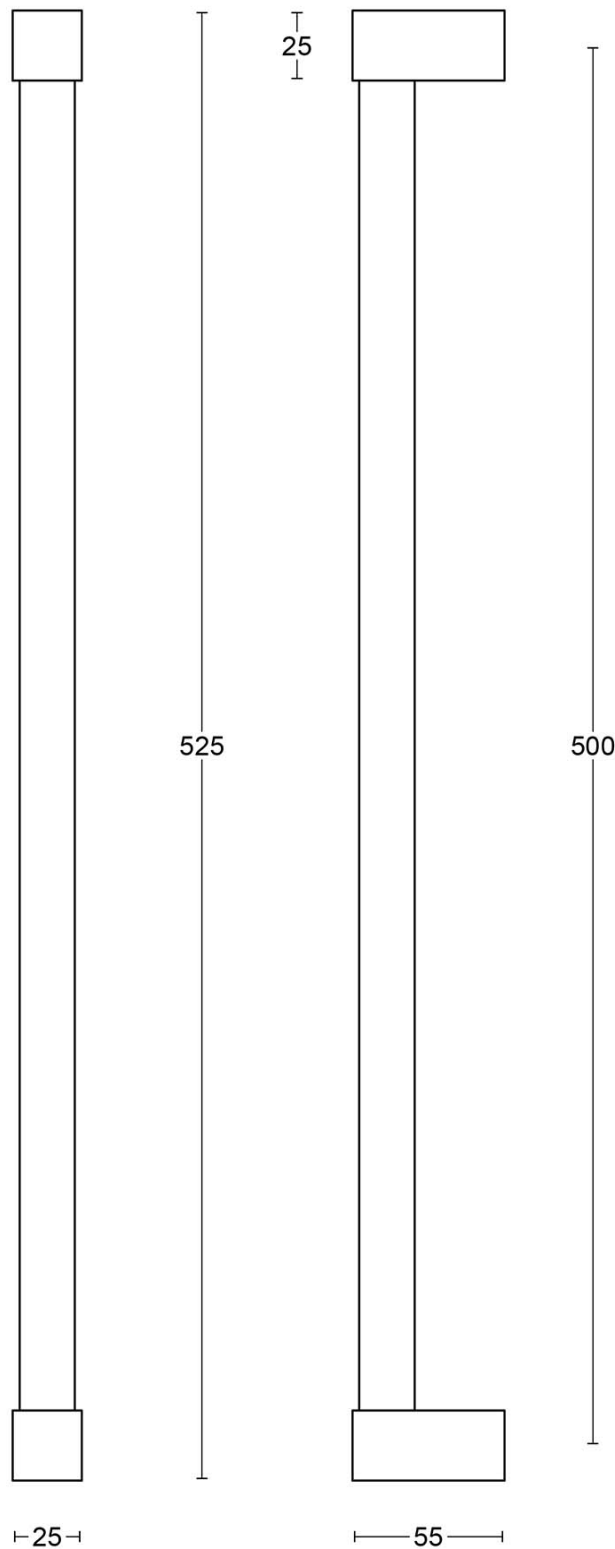

BOBBY EK500 NP

solid pull handle
concealed fixing
stainless steel

METALFORM

FORMANI®	FORMANI HOLLAND B.V. EUROPALAAN 12 6199 AB MAASTRICHT-AIRPORT NL T +31 (0)43 309 90 00 INFO@FORMANI.COM WWW.FORMANI.COM	Type : BOBBY EK500 NP	Version:
	Formani filename: 4001G001_1_EK500-NP_V01.dwg	Description: solid pull handle concealed fixing stainless steel	Format A3
Drawn by: Christian Brimbois	Creation date: 20-5-2021