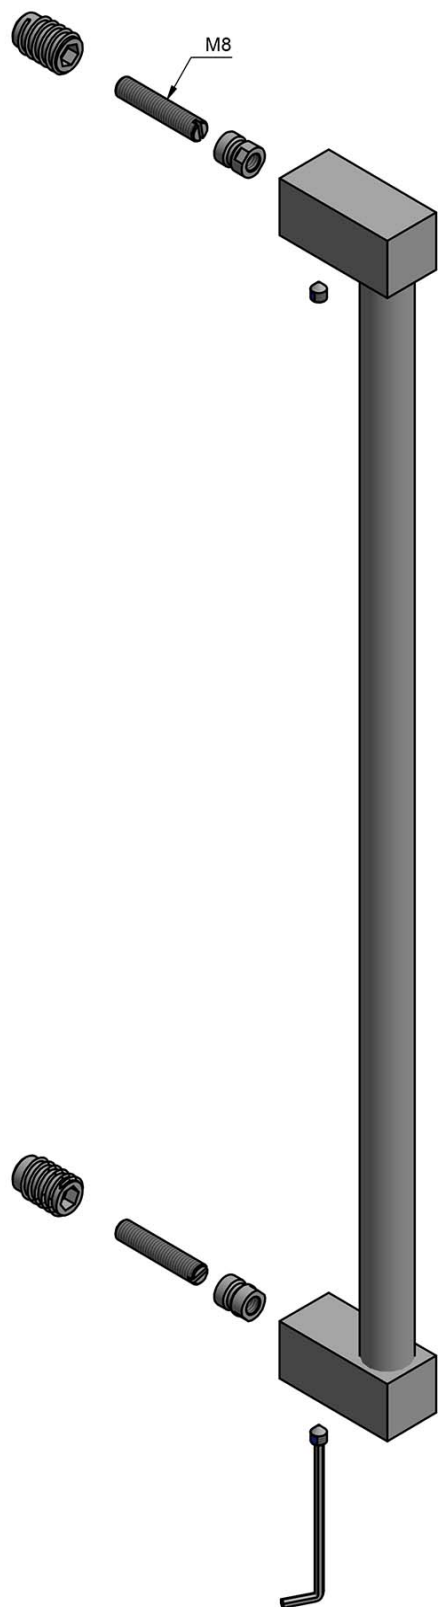

EK500 NP

pull handle including concealed fixings

Product information

Code: 4001G001INXX1

Finish: satin stainless steel

UNIT: Piece

Collection: BOBBY

Designer: Eric Kuster

EAN code: 8718009420065

BOBBY by Eric Kuster

The BOBBY series is a total concept collection consisting of door, window, and furniture fittings.

Finishes

- bronze
- satin stainless steel
- PVD satin black

BOBBY EK500 NP

solid pull handle
concealed fixing
stainless steel

METALFORM

FORMANI®	FORMANI HOLLAND B.V. EUROPALAAN 12 6199 AB MAASTRICHT-AIRPORT NL T +31 (0)43 309 90 00 INFO@FORMANI.COM WWW.FORMANI.COM	Type : BOBBY EK500 NP	Version:
	Formani filename: 4001G001_1_EK500-NP_V01.dwg	Description: solid pull handle concealed fixing stainless steel	Format A3
Drawn by: Christian Brimbois	Creation date: 20-5-2021		

BOBBY

by Eric Kuster

The design of our BOBBY collection by Eric Kuster combines the elegance of round shapes with clean lines; it is an eye-catching combination in which the various elements are uniquely connected. The rectangular section of the door handle flows subtly, yet powerfully, into a rounded grip that is proportional to the horizontal plate that it is attached to. With every touch, the solid feel of steel transports you to elegance and luxury. The various shapes are simultaneously simple. In combination with the right materials, the BOBBY door handle is the perfect detail to any interior.'