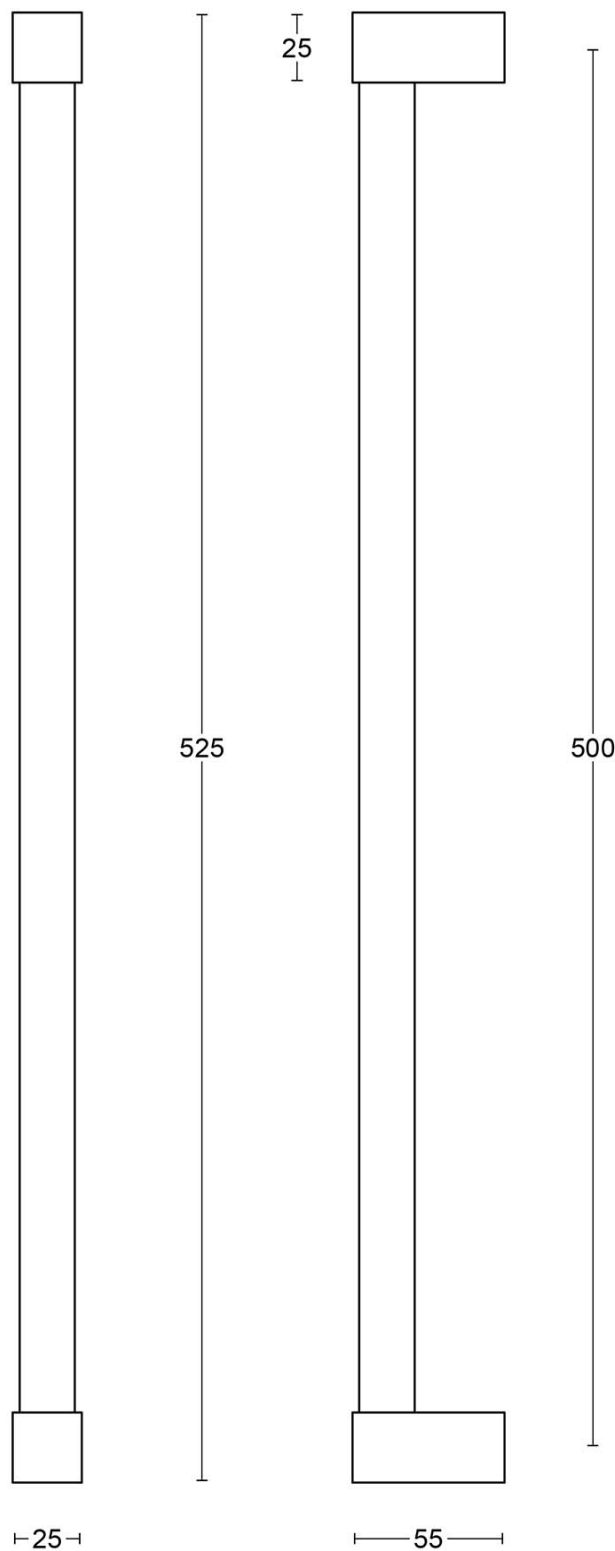

BOBBY EK500 NP

solid pull handle
concealed fixing
stainless steel

METALFORM

FORMANI®	FORMANI HOLLAND B.V. EUROPALAAN 12 6199 AB MAASTRICHT-AIRPORT NL T +31 (0)43 309 90 00 INFO@FORMANI.COM WWW.FORMANI.COM	Type : BOBBY EK500 NP	Version:
	Formani filename: 4001G001_1_EK500-NP_V01.dwg	Description: solid pull handle concealed fixing stainless steel	Format A3
	Drawn by: Christian Brimbois		
Creation date: 20-5-2021