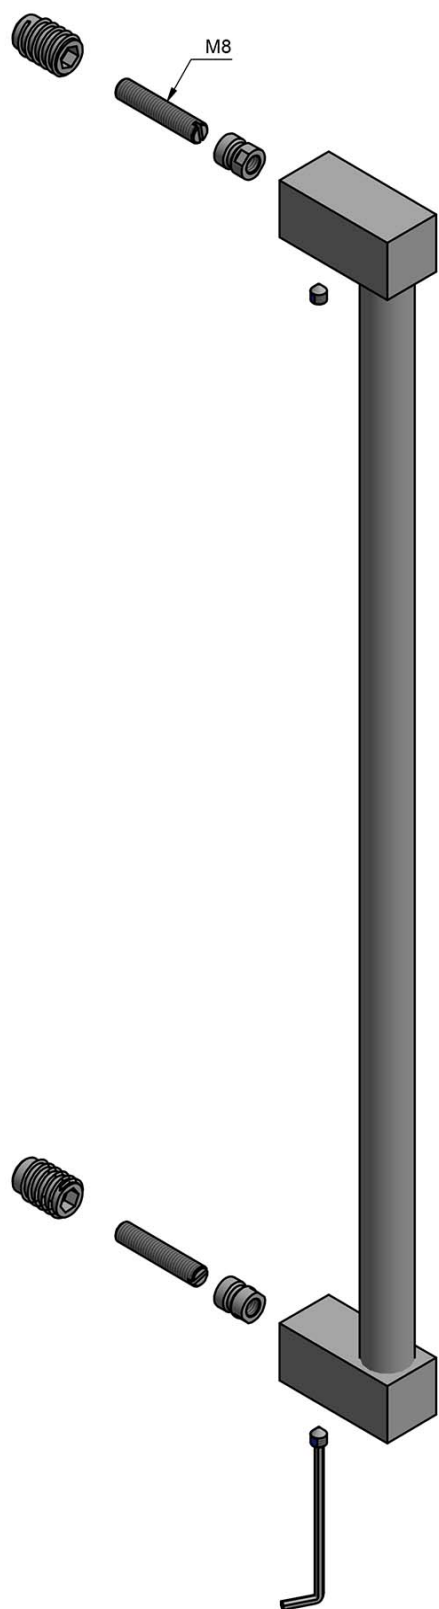

EK500 NP

pull handle including concealed fixings

Product information

Code: 4001G001BRXX1

Finish: bronze

UNIT: Piece

Collection: BOBBY

Designer: Eric Kuster

EAN code: 8718009420096

BOBBY by Eric Kuster

The BOBBY series is a total concept collection consisting of door, window, and furniture fittings.

Finishes

- bronze
- satin stainless steel
- PVD satin black

BOBBY EK500 NP

solid pull handle
concealed fixing
stainless steel

METALFORM

FORMANI [®]	FORMANI HOLLAND B.V. EUROPALAAN 12 6199 AB MAASTRICHT-AIRPORT NL T +31 (0)43 309 90 00 INFO@FORMANI.COM WWW.FORMANI.COM	Type : BOBBY EK500 NP	Version:
	Formani filename: 4001G001_1_EK500-NP_V01.dwg	Description: solid pull handle concealed fixing stainless steel	Format A3
	Drawn by: Christian Brimbois		
Creation date: 20-5-2021			

BOBBY

by Eric Kuster

The design of our BOBBY collection by Eric Kuster combines the elegance of round shapes with clean lines; it is an eye-catching combination in which the various elements are uniquely connected. The rectangular section of the door handle flows subtly, yet powerfully, into a rounded grip that is proportional to the horizontal plate that it is attached to. With every touch, the solid feel of steel transports you to elegance and luxury. The various shapes are simultaneously simple. In combination with the right materials, the BOBBY door handle is the perfect detail to any interior.'